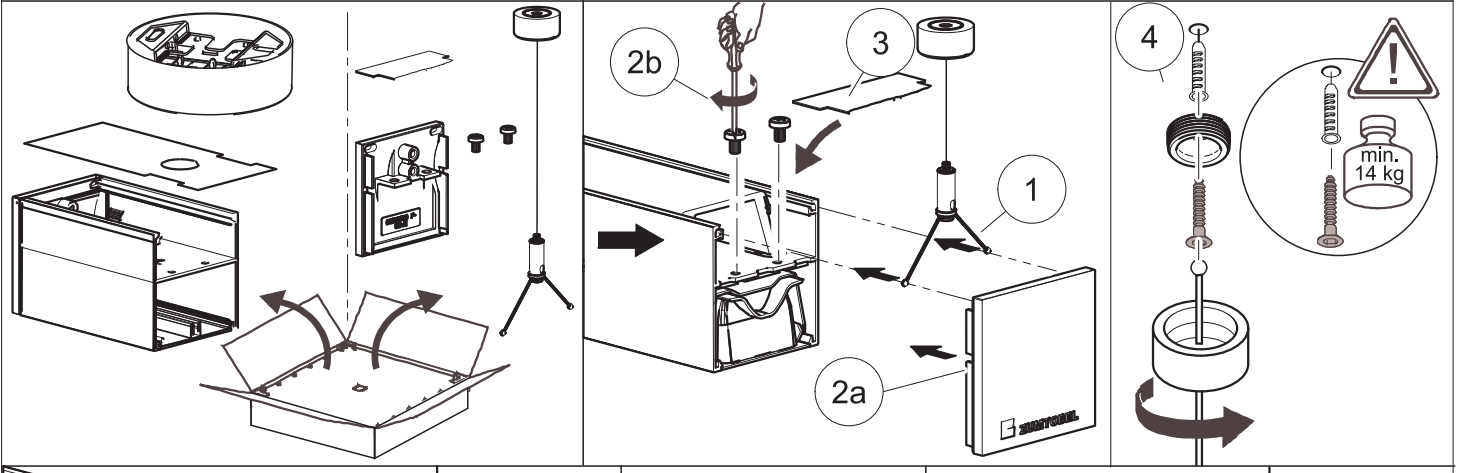

Typ	L
56W	1204
112W	2402

L = braun/brown
 N = blau/blue
 PE = gelb-grün/yellow-green
 DA+ = schwarz/black
 DA - = grau/grey