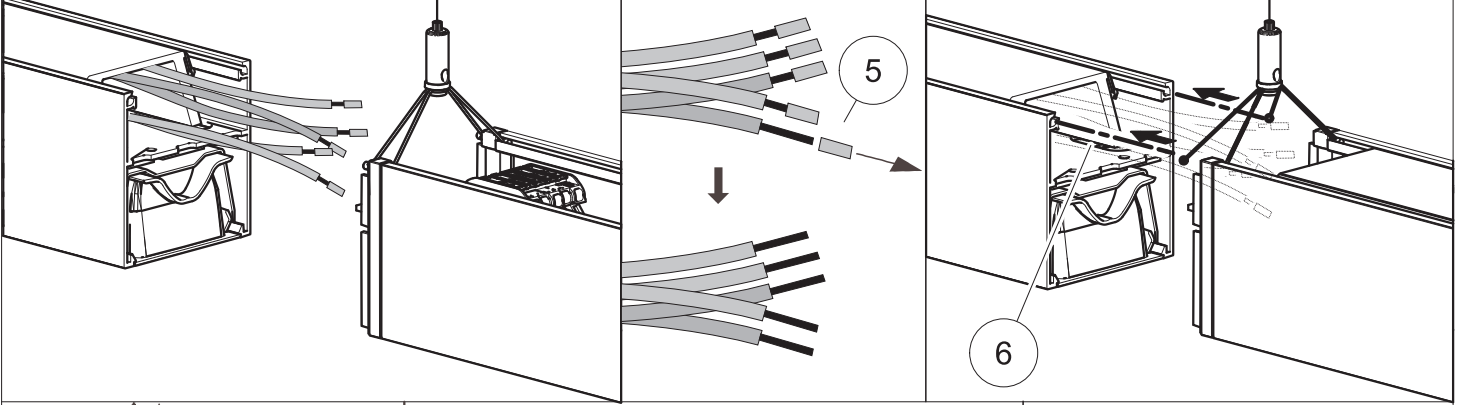

Typ	L
56W	1204
112W	2402

L = braun/brown
 N = blau/blue
 PE = gelb-grün/yellow-green
 DA+ = schwarz/black
 DA - = grau/grey