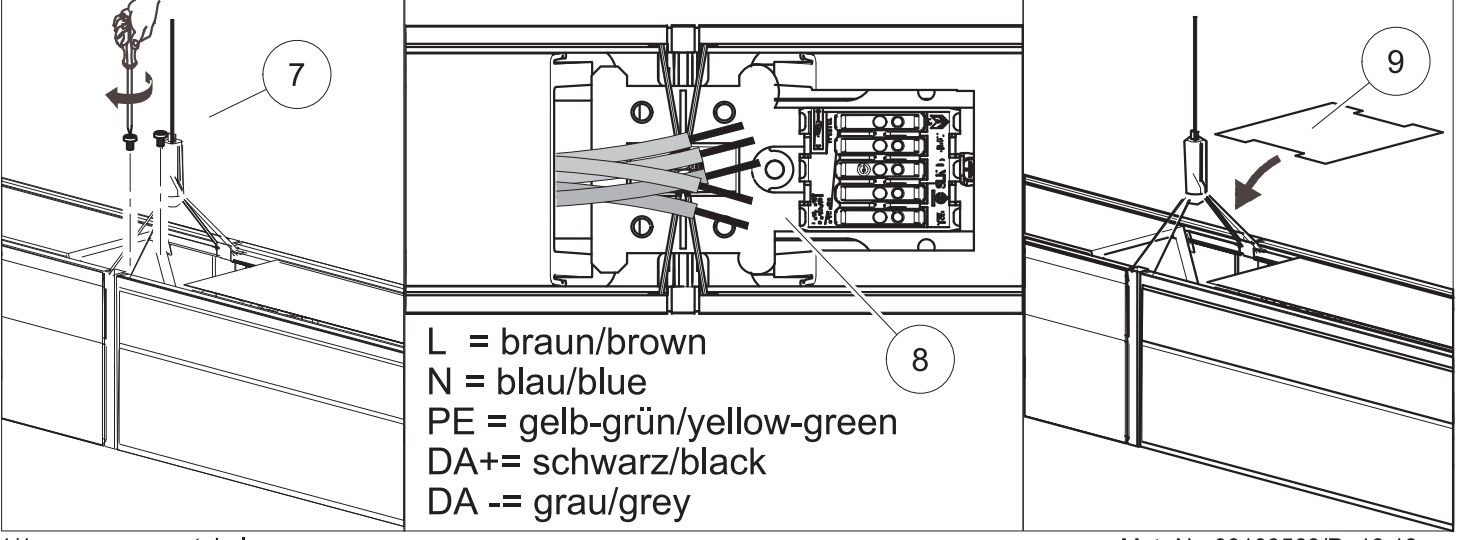

Typ	L
56W	1204
112W	2402

L = braun/brown
 N = blau/blue
 PE = gelb-grün/yellow-green
 DA+ = schwarz/black
 DA - = grau/grey