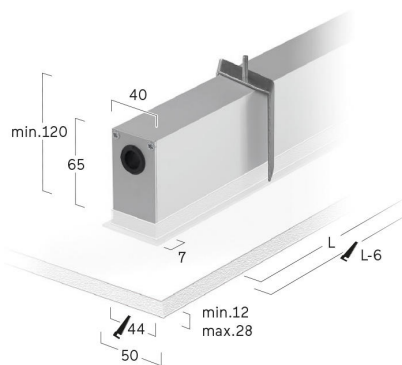

## Matric-FX

Recessed mounted light line, mounting brackets incl - Direct light distribution

Article code: LFXLEE-830E-L1204-A

Illustrations may only be similar and serve as an orientation.

Matric-FX. LED. Recessed mounted light line with surrounding frame for installation in sawn wall and ceiling with cut-out openings. Mounting brackets included. Luminaire body made of high-quality aluminum profile. Surface finish Silver Anodised. Direct only light distribution. Colour temperature: 3000K (Warm White). Colour Rendering Index (CRI): >80. Lens Louvre: precision lenses with louvre for wide and symmetrical light distribution. High glare limitation, compatible for office applications. UGR<=

## Matric-FX

Recessed mounted light line, mounting brackets incl - Direct light distribution

Article code: LFXLEE-830E-L1204-A

Customer / Project: \_\_\_\_\_

Note: \_\_\_\_\_

Productname	Matric-FX
Lamp	LED
Installation Type	Recessed mounted light line, mounting brackets incl
Surface finish	Silver Anodised
Light characteristics	Direct light distribution
Colour temperature	3000K
Colour Rendering Index (CRI)	CRI>80
Optical system	Lens Louvre
Reflector Colour Inside	Reflector: Satin Silver
Control	Switchable
Length L/Diameter D (mm)	L=1204mm
Width W (mm)	W=50mm
Height H (mm)	H=65mm
Current/Power	Low-Power
Luminous Flux	1879lm
Power consumption	16W
Degree of protection	IP20
LED lifetime	L90B10 (tq 25°C) = 50.000h
UGR	UGR<=19
Photometric code	8 30 / 3 3 9
Photobiological class	RG0 (EN62471)
Indoor/Outdoor	Indoor: ta [ambient] max. 25°C
Weight (kg)	2,5kg