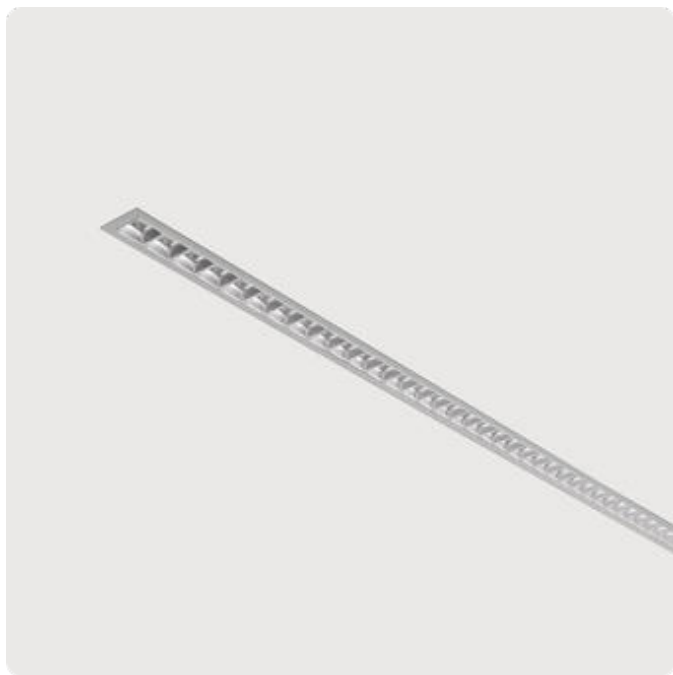

## Matric-FX

Recessed mounted light line, mounting brackets incl - Direct light distribution

Article code: LFXLEE-830E-L1204-A

Illustrations may only be similar and serve as an orientation.

Matric-FX. LED. Recessed mounted light line with surrounding frame for installation in sawn wall and ceiling with cut-out openings. Mounting brackets included. Luminaire body made of high-quality aluminum profile. Surface finish Silver Anodised. Direct only light distribution. Colour temperature: 3000K (Warm White). Colour Rendering Index (CRI): >80. Lens Louvre: precision lenses with louvre for wide and symmetrical light distribution. High glare limitation, compatible for office applications. UGR<=

19. Reflector: Satin Silver. Switchable. LxWxH (rectangular). L=1204mm. W=50mm. H=65mm. Low-power current. 1879lm. 16W. 2,5kg. Binning initial <= MacAdam 3. IP20. Protection class I. CE, UKCA marking. IK02. 220-240V. 50-60 Hz. RG0 (EN62471). Luminous flux reduction up to 0,2%/1.000 operating hours. Nominal failure rate: 0,2%/1.000 operating hours. L90B10 (tq 25°C) = 50.000h. 5 years warranty. Manufacturer: Lightnet GmbH, ISO 9001:2015 and 50001:2018 certified.