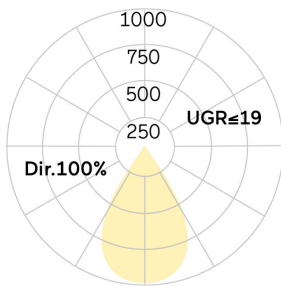

19. Reflector: Satin Silver. Switchable. LxWxH (rectangular). L=1204mm. W=50mm. H=65mm. Low-power current. 1879lm. 16W. 2,5kg. Binning initial <= MacAdam 3. IP20. Protection class I. CE, UKCA marking. IK02. 220-240V. 50-60 Hz. RG0 (EN62471). Luminous flux reduction up to 0,2%/1.000 operating hours. Nominal failure rate: 0,2%/1.000 operating hours. L90B10 (tq 25°C) = 50.000h. 5 years warranty. Manufacturer: Lightnet GmbH, ISO 9001:2015 and 50001:2018 certified.

## Matric-FX

Recessed mounted light line, mounting brackets incl - Direct light distribution

Article code: LFXLEE-830E-L1204-A

Customer / Project: \_\_\_\_\_

Note: \_\_\_\_\_

Productname	Matric-FX
Lamp	LED
Installation Type	Recessed mounted light line, mounting brackets incl
Surface finish	Silver Anodised
Light characteristics	Direct light distribution
Colour temperature	3000K
Colour Rendering Index (CRI)	CRI>80
Optical system	Lens Louvre
Reflector Colour Inside	Reflector: Satin Silver
Control	Switchable
Length L/Diameter D (mm)	L=1204mm
Width W (mm)	W=50mm
Height H (mm)	H=65mm
Current/Power	Low-Power
Luminous Flux	1879lm
Power consumption	16W
Degree of protection	IP20
LED lifetime	L90B10 (tq 25°C) = 50.000h
UGR	UGR<=19
Photometric code	8 30 / 3 3 9
Photobiological class	RG0 (EN62471)
Indoor/Outdoor	Indoor: ta [ambient] max. 25°C
Weight (kg)	2,5kg