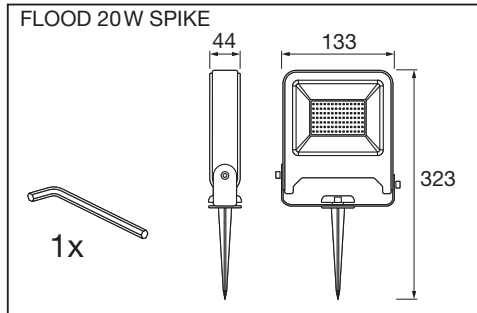

**ENDURA® GARDEN
FLOOD**

	EAN	W	lm	K	°C	V~	mA	Hz	PF
ENDURA® GARDEN FLOOD 10W 830 SPIKE	4058075206847	10	800	3000	-20...+40	220-240	46	50/60	>0.9
ENDURA® GARDEN FLOOD 20W 830 SPIKE	4058075206861	20	1700	3000	-20...+40	220-240	92	50/60	>0.9

	EAN	This product contains a light source of energy efficiency class	Contained Light Source
ENDURA® GARDEN FLOOD 10W 830 SPIKE	4058075206847	F	
ENDURA® GARDEN FLOOD 20W 830 SPIKE	4058075206861	F	

C10514265
G11121911
24.06.2021