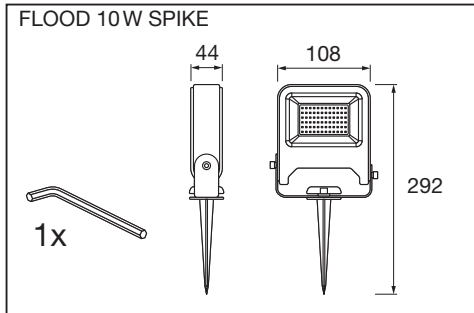

**ENDURA® GARDEN
FLOOD**

	EAN	W	lm	K	°C	V~	mA	Hz	PF
ENDURA® GARDEN FLOOD 10W 830 SPIKE	4058075206847	10	800	3000	-20...+40	220-240	46	50/60	>0.9
ENDURA® GARDEN FLOOD 20W 830 SPIKE	4058075206861	20	1700	3000	-20...+40	220-240	92	50/60	>0.9

	EAN	This product contains a light source of energy efficiency class	Contained Light Source
ENDURA® GARDEN FLOOD 10W 830 SPIKE	4058075206847	F	
ENDURA® GARDEN FLOOD 20W 830 SPIKE	4058075206861	F	

C10514265
G11121911
24.06.2021