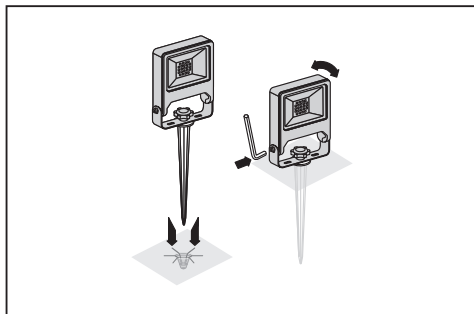

**ENDURA® GARDEN
FLOOD**

	EAN	W	lm	K	°C	V~	mA	Hz	PF
ENDURA® GARDEN FLOOD 10W 830 SPIKE	4058075206847	10	800	3000	-20...+40	220-240	46	50/60	>0.9
ENDURA® GARDEN FLOOD 20W 830 SPIKE	4058075206861	20	1700	3000	-20...+40	220-240	92	50/60	>0.9

	EAN	This product contains a light source of energy efficiency class	Contained Light Source
ENDURA® GARDEN FLOOD 10W 830 SPIKE	4058075206847	F	
ENDURA® GARDEN FLOOD 20W 830 SPIKE	4058075206861	F	

C10514265
G11121911
24.06.2021