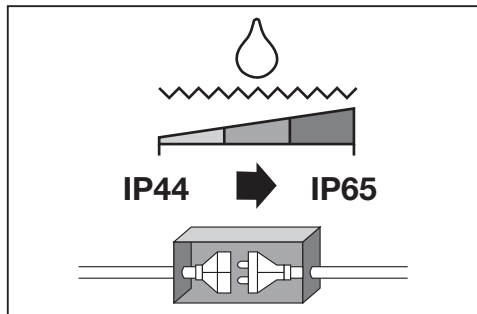

**ENDURA® GARDEN
FLOOD**

	EAN	W	lm	K	°C	V~	mA	Hz	PF
ENDURA® GARDEN FLOOD 10W 830 SPIKE	4058075206847	10	800	3000	-20...+40	220-240	46	50/60	>0.9
ENDURA® GARDEN FLOOD 20W 830 SPIKE	4058075206861	20	1700	3000	-20...+40	220-240	92	50/60	>0.9

	EAN	This product contains a light source of energy efficiency class	Contained Light Source
ENDURA® GARDEN FLOOD 10W 830 SPIKE	4058075206847	F	
ENDURA® GARDEN FLOOD 20W 830 SPIKE	4058075206861	F	

C10514265
G11121911
24.06.2021