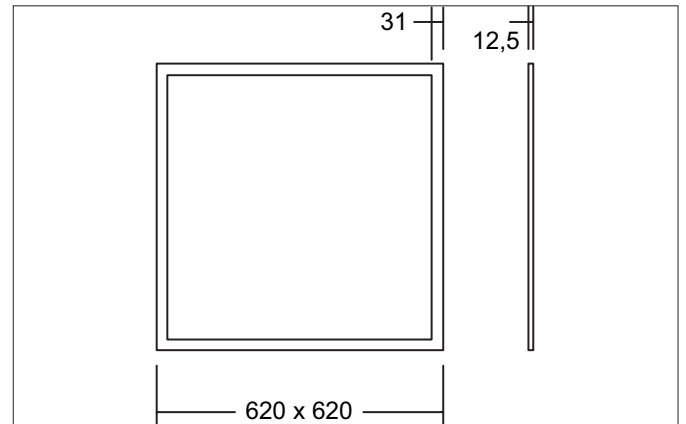

AGGY LED-Panel 620 x 620 mm Opal DALI-2  
Article no. 32248073

Light.  
For Generations.

#### Tender

Set inkl. Konverter für 230V-Netzspannung, DALI-2 dimmbar, Maße Konverter: L 215 x B 50,5 x H 30mm

| Article data       |  |
|--------------------|--|
| Article no.        | 32248073                                     |
| GTIN               | 4251433970804                                |
| Series name        | AGGY   |
| Short description  | LED-Panel 620 x 620 mm Opal DALI-2           |
| Material           | Aluminium / Polystyrene                      |
| Colour             | White  |
| Shape              | Square                                       |
| Built-in width     | 620 mm                                       |
| Built-in length    | 620 mm                                       |
| Installation depth | 12.5 mm                                      |
| Length             | 620 mm                                       |
| Width              | 620 mm                                       |
| Hight              | 12.5 mm                                      |
| Scope of delivery  | inkl. Philips DALI-2 dimmbares Betriebsgerät |
| Weight             | 2.500 kg                                     |

| Accessories   |   |
|---|---|
|  | Article no.: 81132070<br>Anbaurahmen HomeMade 638 x 638 mm<br><br>Abmessung: 638 mm x 638 mm x 52 mm  |
|  | Article no.: 81133070<br>Einbaurahmen HomeMade 660 x 650 mm<br><br>Abmessung: 660 mm x 650 mm x 30 mm |