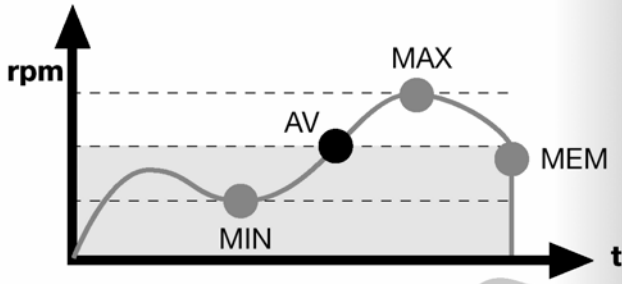

4

MEM ▶ MAX ▶ MIN ▶ AV ▶

✱ ! $\pm 0.02\%$ ± 1 digit (for rpm)

🕒 --- auto power off 30 sec (Data store)

🌡️ $0^\circ \dots 50^\circ \text{ C} / 32^\circ \dots 122^\circ \text{ F}$

🏠 $-20^\circ \dots 70^\circ \text{ C} / -4^\circ \dots 158^\circ \text{ F}$

🕒 --- approx. 40 h (alkaline Battery)

🔋 2 x AA Alkaline or Rechargeable

CE

Caution