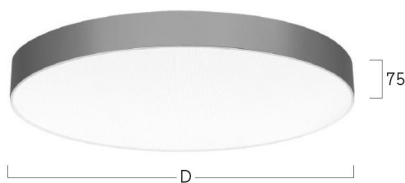

## Basic-A1

Surface mounted luminaire - Direct light distribution

Article code: BA1ABL-840M-D300

Illustrations may only be similar and serve as an orientation.

Basic-A1. LED. Surface mounted luminaire for wall or ceiling mounting with minimalist edge. Luminaire body made of high-quality aluminum profile. Surface finish Jet Black. Direct only light distribution. Colour temperature: 4000K (Cool White). Colour Rendering Index (CRI): >80. Microprismatic screen for uniform illumination and reduced luminance in office areas. Dimmable DALI. DxH (round). D=300mm. H=75mm. Medium-power current. 1730lm. 13W.

## Basic-A1

Surface mounted luminaire - Direct light distribution

Article code: BA1ABL-840M-D300

Customer / Project: \_\_\_\_\_

Note: \_\_\_\_\_

Productname	Basic-A1
Lamp	LED
Installation Type	Surface mounted luminaire
Surface finish	Jet Black
Light characteristics	Direct light distribution
Colour temperature	4000K
Colour Rendering Index (CRI)	CRI>80
Optical system	Microprismatic screen
Control	Dimmable (DALI)
Length L/Diameter D (mm)	D=300mm
Height H (mm)	H=75mm
Current/Power	Medium-Power
Luminous Flux	1730lm
Power consumption	13W
Degree of protection	IP40
Certification	Prüfzeichen: ENEC
LED lifetime	L85B10 (tq 25°C) = 50.000h
Photometric code	8 40 / 3 3 9
Photobiological class	RG0 (EN62471)
Indoor/Outdoor	Indoor: ta [ambient] max. 25°C
Weight (kg)	2,2kg