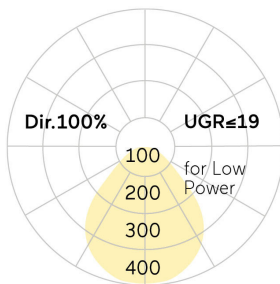

## Basic-A1

Surface mounted luminaire - Direct light distribution

Article code: BA1ABL-840M-D300

Illustrations may only be similar and serve as an orientation.

Basic-A1. LED. Surface mounted luminaire for wall or ceiling mounting with minimalist edge. Luminaire body made of high-quality aluminum profile. Surface finish Jet Black. Direct only light distribution. Colour temperature: 4000K (Cool White). Colour Rendering Index (CRI): >80. Microprismatic screen for uniform illumination and reduced luminance in office areas. Dimmable DALI. DxH (round). D=300mm. H=75mm. Medium-power current. 1730lm. 13W.

2,2kg. Binning initial  $\leq$  MacAdam 3. IP40. Protection class I. CE, UKCA marking. Prüfzeichen: ENEC. IK02. 220-240V. 50-60 Hz. RG0 (EN62471). Luminous flux reduction up to 0,3%/1.000 operating hours. Nominal failure rate: 0,2%/1.000 operating hours. L85B10 (tq 25°C) = 50.000h. 5 years warranty. Manufacturer: Lightnet GmbH, ISO 9001:2015 and 50001:2018 certified.

## Basic-A1

Surface mounted luminaire - Direct light distribution

Article code: BA1ABL-840M-D300

Customer / Project: \_\_\_\_\_

Note: \_\_\_\_\_

Productname	Basic-A1
Lamp	LED
Installation Type	Surface mounted luminaire
Surface finish	Jet Black
Light characteristics	Direct light distribution
Colour temperature	4000K
Colour Rendering Index (CRI)	CRI>80
Optical system	Microprismatic screen
Control	Dimmable (DALI)
Length L/Diameter D (mm)	D=300mm
Height H (mm)	H=75mm
Current/Power	Medium-Power
Luminous Flux	1730lm
Power consumption	13W
Degree of protection	IP40
Certification	Prüfzeichen: ENEC
LED lifetime	L85B10 (tq 25°C) = 50.000h
Photometric code	8 40 / 3 3 9
Photobiological class	RG0 (EN62471)
Indoor/Outdoor	Indoor: ta [ambient] max. 25°C
Weight (kg)	2,2kg