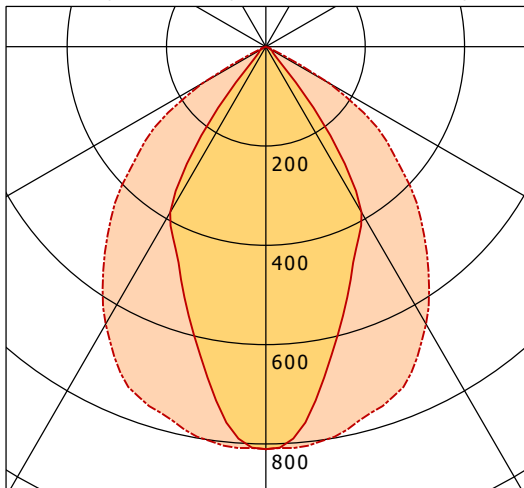

EL 303.4/B

EuroLED 300 | Surface-Mounted (1xLED 40W BAKERY 4470lm 75°)

— C0/C180 cd / 1000 lm - - - C90/C270

	C0	C90	C180	C270
0°	810	810	810	810
15°	581	771	581	771
30°	385	645	385	645
45°	29	421	29	421
60°	11	149	11	149
75°	0	5	0	5
90°	0	0	0	0
cd / 1000 lm				

Offset [m] Cone width [m] Illuminance [lx]

η	LED
Efficiency	112 lm/W
Direct/Indirect	↓ 100% / ↑ 0%
System Power	40 W
UGR	X=4H, Y=8H
Reflection factors	70/50/20
UGR C0/C180	20.5
UGR C90/C270	28.4
CIE Flux Codes	77 98 100 100 100
Ra/CRI	---