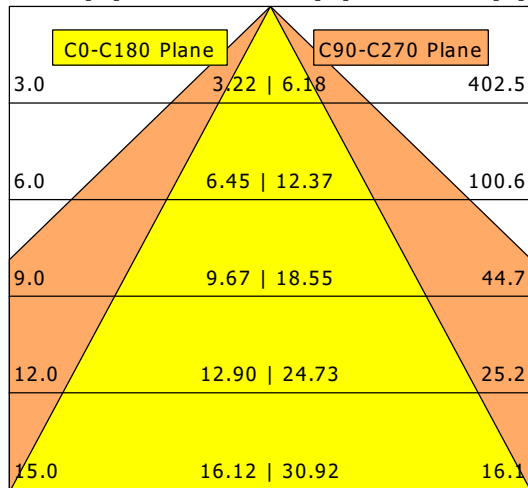

EL 303.4/B

EuroLED 300 | Surface-Mounted (1xLED 40W BAKERY 4470lm 75°)

— C0/C180 cd / 1000 lm - - - C90/C270

	C0	C90	C180	C270
0°	810	810	810	810
15°	581	771	581	771
30°	385	645	385	645
45°	29	421	29	421
60°	11	149	11	149
75°	0	5	0	5
90°	0	0	0	0
cd / 1000 lm				

Offset [m] Cone width [m] Illuminance [lx]

η	LED
Efficiency	112 lm/W
Direct/Indirect	↓ 100% / ↑ 0%
System Power	40 W
UGR	X=4H, Y=8H
Reflection factors	70/50/20
UGR C0/C180	20.5
UGR C90/C270	28.4
CIE Flux Codes	77 98 100 100 100
Ra/CRI	---