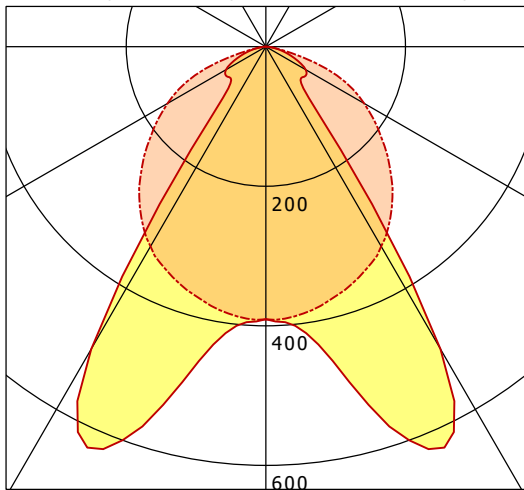

STRL 607.1125.830/DALI

StraitLine | Light-Module (Batwing/Wide Beam nanoOptix_si_wh, 1xLED 16W 830/3000K 1730lm)

— C0/C180 cd / 1000 lm - - - C90/C270

	C0	C90	C180	C270
0°	391	391	391	391
15°	515	373	515	373
30°	500	330	500	330
45°	71	252	71	252
60°	66	163	66	163
75°	25	46	25	46
90°	0	0	0	0
cd / 1000 lm				

Offset [m] Cone width [m] Illuminance [lx]

η	LED
Efficiency	108 lm/W
Direct/Indirect	↓ 100% / ↑ 0%
System Power	16 W
UGR	X=4H, Y=8H
Reflection factors	70/50/20
UGR C0/C180	18.4
UGR C90/C270	22.5
CIE Flux Codes	66 90 99 100 100
Ra/CRI	>80