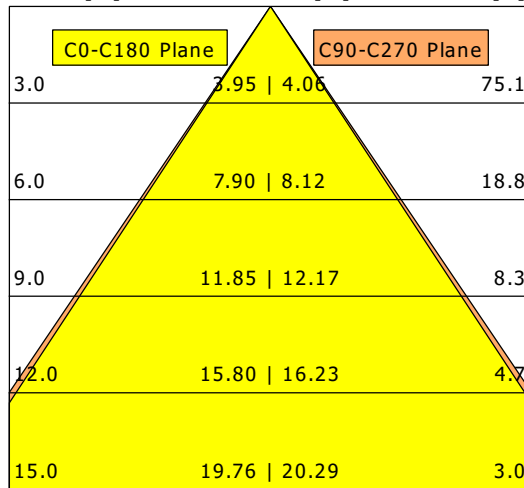

STRL 607.1125.830/DALI

StraitLine | Light-Module (Batwing/Wide Beam nanoOptix_si_wh, 1xLED 16W 830/3000K 1730lm)

— C0/C180 cd / 1000 lm - - - C90/C270

	C0	C90	C180	C270
0°	391	391	391	391
15°	515	373	515	373
30°	500	330	500	330
45°	71	252	71	252
60°	66	163	66	163
75°	25	46	25	46
90°	0	0	0	0
cd / 1000 lm				

Offset [m] Cone width [m] Illuminance [lx]

η	LED
Efficiency	108 lm/W
Direct/Indirect	↓ 100% / ↑ 0%
System Power	16 W
UGR	X=4H, Y=8H
Reflection factors	70/50/20
UGR C0/C180	18.4
UGR C90/C270	22.5
CIE Flux Codes	66 90 99 100 100
Ra/CRI	>80