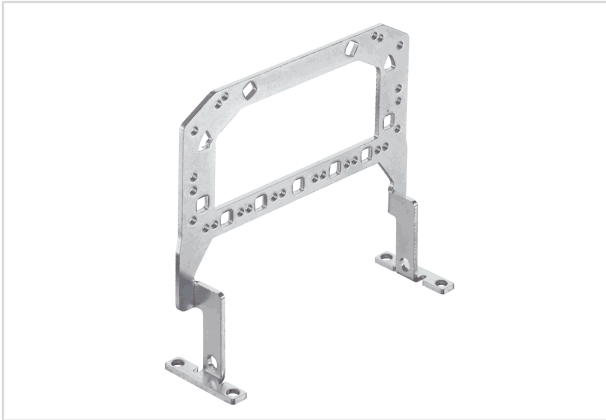

## Griffblech Han 24B

Image is for illustration purposes only. Please refer to product description.

|                    |   |
|--------------------|---|
| Part number        | 09 00 024 5601  |
| Specification      | Griffblech Han 24B  |
| HARTING eCatalogue | <a href="https://b2b.harting.com/09000245601">https://b2b.harting.com/09000245601</a> |

### Identification

|                   |             |
|-------------------|-------------|
| Category          | Accessories |
| Type of accessory | Grip frame  |

### Version

|         |                                      |
|---------|--------------------------------------|
| Size    | 24 B                                 |
| Details | Can only be used with screw adapter! |