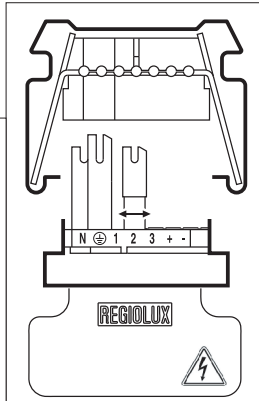

INSTRUCTION

SDGVL . LED ETM

Regiolux GmbH
D-97484 Königsberg/Bay.
Telefon (0 95 25) 89-0
Telefax (0 95 25) 89 73 4
http://www.regiolux.de
e-Mail: info@regiolux.de

REGIOLUX

Diese Leuchte enthält ein
Leuchtmittel der
Energieeffizienzklasse **B**
This luminaire contains a
light source of energy
efficiency class **B**

ETM

ON	14760
↑ 1 2 3 4	
- - - -	~ 5000 lm / 30W
- - - ON	~ 5200 lm / 31W
- - ON -	~ 5500 lm / 33W
- - ON ON	~ 5700 lm / 35W
- ON - -	~ 5900 lm / 36W
- ON - ON	~ 6100 lm / 38W
- ON ON -	~ 6400 lm / 39W
- ON ON ON	~ 6600 lm / 41W
ON - - -	~ 6800 lm / 42W
ON - - ON	~ 7100 lm / 44W
ON - ON -	~ 7300 lm / 46W
ON - ON ON	~ 7500 lm / 47W
ON ON - -	~ 7700 lm / 49W
ON ON - ON	~ 7900 lm / 51W
ON ON ON -	~ 8100 lm / 52W
ON ON ON ON	~ 8300 lm / 54W

ON	14731
↑ 1 2 3 4	
- - - -	~ 5300 lm / 30W
- - - ON	~ 5600 lm / 31W
- - ON -	~ 5800 lm / 33W
- - ON ON	~ 6100 lm / 35W
- ON - -	~ 6300 lm / 36W
- ON - ON	~ 6600 lm / 38W
- ON ON -	~ 6800 lm / 39W
- ON ON ON	~ 7100 lm / 41W
ON - - -	~ 7300 lm / 42W
ON - - ON	~ 7600 lm / 44W
ON - ON -	~ 7800 lm / 46W
ON - ON ON	~ 8000 lm / 47W
ON ON - -	~ 8300 lm / 49W
ON ON - ON	~ 8500 lm / 51W
ON ON ON -	~ 8700 lm / 52W
ON ON ON ON	~ 9000 lm / 54W

Achtung:
Leuchte nicht öffnen!
Garantieverlust!

Attention:
Don't open the luminaire!
Loss of Guarantee!

Attention:
N'est pas ouvrir le luminaire!
Perte de garantie!

Atención:
Non abrir la luminara!
Pérdida de garantía!