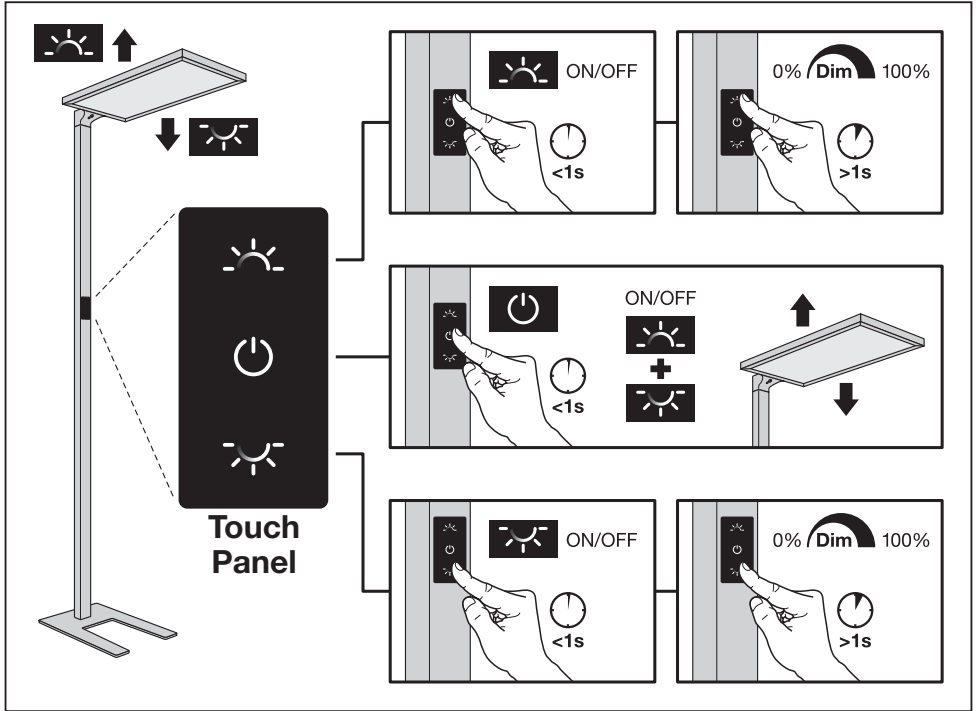

FLOOR STANDING COMPACT