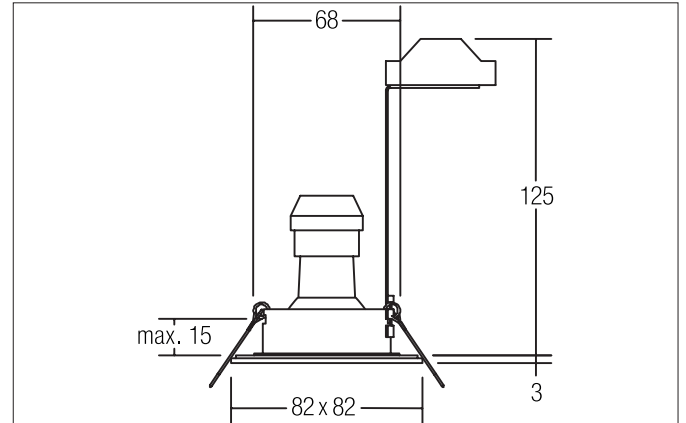

ITANSA-S Recessed downlight, V4A, GU10, IP54
Article no. 36005080

Light.
For Generations.

Tender

Recessed downlight, V4A, GU10, IP54, black, Square. In a compact design, for installation in tool-less rapid assembly systems. Including bracket with GU10 socket for standard-compliant strain relief. Lamp holder: GU10, Mounting method: Recessed mounting, Place of installation: Ceiling-mounted, Material: Stainless steel V4A / Glass, Degree of protection: according to DIN EN 60529 IP54, Protection class: (EN 61140) II, Voltage: 230V AC 50Hz, Power: 35W, Amount of light sources / fittings: 1.0 Qty, Adjustability: Not adjustable, With control gear: No, Control: Other.

Article data	
Article no.	36005080
GTIN	4251433957676
Series name	ITANSA-S
Short description	Recessed downlight, V4A, GU10, IP54
Material	Stainless steel
Colour	Black
Type of surface	Matt
Shape	Square
Built-in diameter	68 mm
Installation depth	125 mm
Length	82 mm
Width	82 mm
Height	3 mm
Weight	0.214 kg

ITANSA-S Recessed downlight, V4A, GU10, IP54
Article no. 36005080

Light.
For Generations.

Lighting technology	
Light colour	White
Light output	Direct
Light sharing	Symmetric

Operating technology of the luminaire	
System output	35 W
Voltage type	AC
AC nominal voltage max	220 V
Frequenz max.	50 Hz
Lamp	for LED-retrofill lamp
Lamp holder	GU10
Protection class	II
Degree of protection	IP54
Schutzart deckenseitig	IP20
Control	Other
Bulb change possible	Yes

Packing data	
Gross weight	0.281 kg
Length of packaging	140 mm
Packaging width	110 mm
Packaging height	120 mm
Disposal at end of life	This product must not be disposed of with household waste. You are obliged, to dispose of such electrical waste separately. By disposing of electrical waste and other old or defective electronics separately, you support recycling or other forms of re-use. In that way you help to take care and to avoid that harmful substances get into the environment.