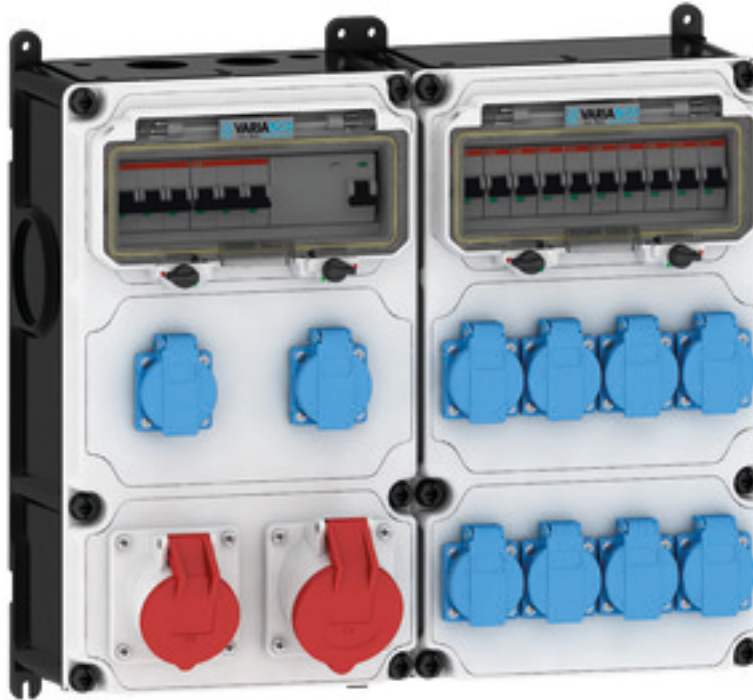

## Surface-mounting distributor, plastic - VARIABOX - L Duo

Product description	
BALS-Prd.-Nr	89987
EAN	4024941938341
Product category	VARIABOX - L Duo
Specification/Norm	DIN EN 61439
Protection degree	IP44
Colour of appliance	Housing bottom simular black RAL 9017, Housing top grey RAL 7035
Height	390mm
Width	460mm
Depth	145mm

Product description	
RDF factor	0.61
Nominal current InA	63

Logistics data	
Weight/pcs	10.298 kg / Piece
Packaging	Carton
Content amount	1 ST
EAN	4024941938341
Length	800 mm
Width	600 mm
Height	340 mm
Weight	11.648 kg
Volume	163,200 ccm

**Tiefenmaß/ depth X (mm)**

Bezeichnung/ with	IP44	IP67
OTC-Klappe/ OTC operating window	180	180
Schutzk. Steckdose/domestic socket	162	205
CEE 16A 3p	200	200
CEE 16A 4p	204	202
CEE 16A 5p	207	205
CEE 32A 3p/4p	211	213
CEE 32A 5p	213	214
CEE 63A 3p/4p/5p	229	231