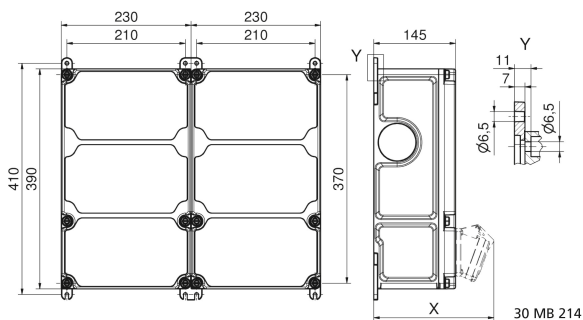

## Surface-mounting distributor, plastic - VARIABOX - L Duo

Product description	
BALS-Prd.-Nr	89987
EAN	4024941938341
Product category	VARIABOX - L Duo
Specification/Norm	DIN EN 61439
Protection degree	IP44
Colour of appliance	Housing bottom simular black RAL 9017, Housing top grey RAL 7035
Height	390mm
Width	460mm
Depth	145mm

Product description	
RDF factor	0.61
Nominal current InA	63

Logistics data	
Weight/pcs	10.298 kg / Piece
Packaging	Carton
Content amount	1 ST
EAN	4024941938341
Length	800 mm
Width	600 mm
Height	340 mm
Weight	11.648 kg
Volume	163,200 ccm

**Tiefenmaß/ depth X (mm)**

Bezeichnung/ with	IP44	IP67
OTC-Klappe/ OTC operating window	180	180
Schutzk. Steckdose/domestic socket	162	205
CEE 16A 3p	200	200
CEE 16A 4p	204	202
CEE 16A 5p	207	205
CEE 32A 3p/4p	211	213
CEE 32A 5p	213	214
CEE 63A 3p/4p/5p	229	231