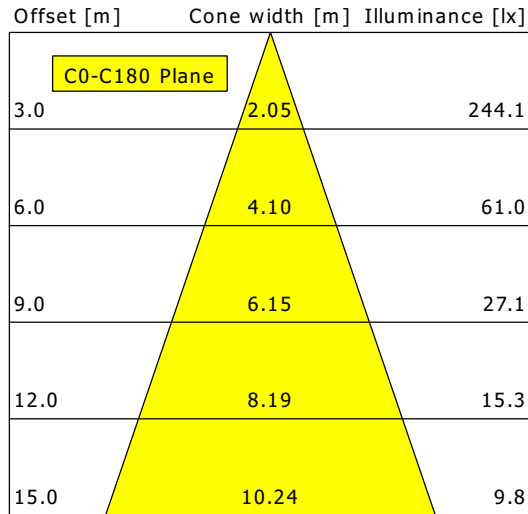

VTRXS 12.0527.35

Vale-Tu Round XSmall (1xLED 12W 827/2700K 1120lm Wide-Flood °)

	C0	C90	C180	C270
0°	1962	1962	1962	1962
15°	1320	1320	1320	1320
30°	330	330	330	330
45°	59	59	59	59
60°	15	15	15	15
75°	5	5	5	5
90°	0	0	0	0
cd / 1000 lm				

η	LED
Efficiency	93 lm/W
Direct/Indirect	↓ 100% / ↑ 0%
System Power	12 W
UGR	X=4H, Y=8H
Reflection factors	70/50/20
UGR C0/C180	22.4
UGR C90/C270	22.4
CIE Flux Codes	93 98 100 100 100
Ra/CRI	>80