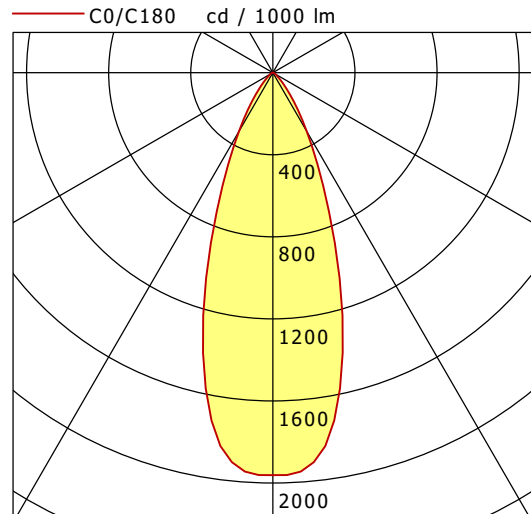

VTRXS 12.0527.35

Vale-Tu Round XSmall (1xLED 12W 827/2700K 1120lm Wide-Flood °)

	C0	C90	C180	C270
0°	1962	1962	1962	1962
15°	1320	1320	1320	1320
30°	330	330	330	330
45°	59	59	59	59
60°	15	15	15	15
75°	5	5	5	5
90°	0	0	0	0
cd / 1000 lm				

η	LED
Efficiency	93 lm/W
Direct/Indirect	↓ 100% / ↑ 0%
System Power	12 W
UGR	X=4H, Y=8H
Reflection factors	70/50/20
UGR C0/C180	22.4
UGR C90/C270	22.4
CIE Flux Codes	93 98 100 100 100
Ra/CRI	>80