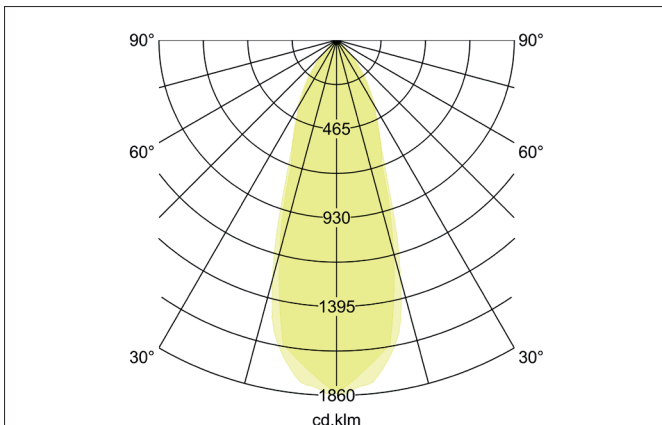

BB05 LED recessed spot set, on/off switchable
 Article no. 38365153

Light.
 For Generations.

Tender
 LED recessed spot set, on/off switchable, Square. Toolless ceiling installation by installation springs. Ceiling cut-out Ø 68 mm, Installation depth 38 mm, Length 82 mm, Width 82 mm, Weight 0,138 kg, Reflector silver with rotationssymmetrical, deep, wide distributed light intensity. optimal light distribution due to a polycarbonat clear cover. Luminous flux 630 lm, Power 1 x 6 W, System Efficiency 105 lm/W, Light colour warm white, Correlated color temperature (CCT) 3.000 K, Colour rendering index CRI > 80, Rated life time L80/B20 at 25 °C: 50000 h, Housing material: Aluminium / Polycarbonate, Colour: Nickel, Permissible ambient temperature (ta): -20 °C - +25 °C, Protection class (EN 61140): II, Degree of protection (DIN EN 60529): IP20. With electronic driver, on/off switchable.

Article data	
Article no.	38365153
GTIN	4251433916802
Series name	BB05
Short description	LED recessed spot set, on/off switchable
Material	Aluminium / Polycarbonate
Colour	Nickel
Type of surface	Matt
Shape	Square
Built-in diameter	68 mm
Installation depth	38 mm
Length	82 mm
Width	82 mm
Height	2 mm
Weight	0.138 kg

Operating technology of the luminaire	
Power	6 W
Voltage type	DC
Current	350 mA
Lamp	LED
Protection class	III
Degree of protection	IP20

Operating technology of driver	
Length	68 mm
Width	35 mm
Hight	21 mm
AC nominal voltage min	220 V
AC nominal voltage max	240 V
Frequenz max.	50 Hz
Frequenz max.	50 Hz
Dimmable	No
Control	on/off
Starting current	10 A (max.10ms)
Power min	1 W
Power	7.2 W
Current	350 mA
Degree of protection	IP20
Protection class	II
Flickerfrei	Yes