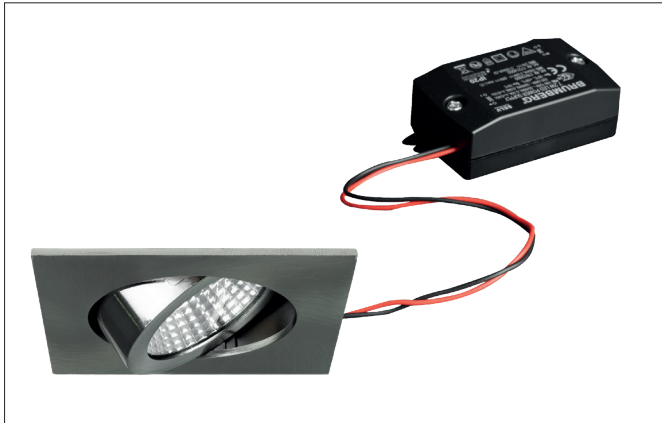

BB05 LED recessed spot set, on/off switchable
 Article no. 38365153

Light.
 For Generations.

Tender
 LED recessed spot set, on/off switchable, Square. Toolless ceiling installation by installation springs. Ceiling cut-out Ø 68 mm, Installation depth 38 mm, Length 82 mm, Width 82 mm, Weight 0,138 kg, Reflector silver with rotationssymmetrical, deep, wide distributed light intensity. optimal light distribution due to a polycarbonat clear cover. Luminous flux 630 lm, Power 1 x 6 W, System Efficiency 105 lm/W, Light colour warm white, Correlated color temperature (CCT) 3.000 K, Colour rendering index CRI > 80, Rated life time L80/B20 at 25 °C: 50000 h, Housing material: Aluminium / Polycarbonate, Colour: Nickel, Permissible ambient temperature (ta): -20 °C - +25 °C, Protection class (EN 61140): II, Degree of protection (DIN EN 60529): IP20. With electronic driver, on/off switchable.

Article data	
Article no.	38365153
GTIN	4251433916802
Series name	BB05
Short description	LED recessed spot set, on/off switchable
Material	Aluminium / Polycarbonate
Colour	Nickel
Type of surface	Matt
Shape	Square
Built-in diameter	68 mm
Installation depth	38 mm
Length	82 mm
Width	82 mm
Height	2 mm
Weight	0.138 kg

BB05 LED recessed spot set, on/off switchable

Article no. 38365153

Light.
For Generations.

Lighting technology	
Colour temperature	3.000 K
Light colour	White
Light output	Direct
Luminous flux	630 lm
System efficiency	105 lm/W
Colour rendering	CRI > 80
Reflector	High-gloss
Reflektorfarbe	silver
Beam angle	38°
Light sharing	Symmetric