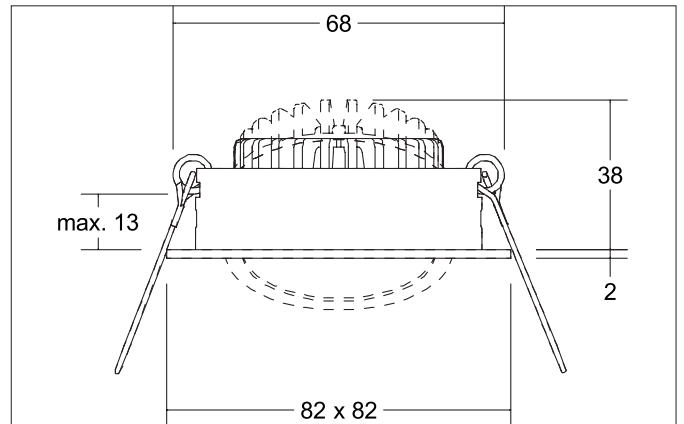

BB05 LED recessed spot set, on/off switchable
 Article no. 38365153

Light.
 For Generations.

Tender
 LED recessed spot set, on/off switchable, Square. Toolless ceiling installation by installation springs. Ceiling cut-out Ø 68 mm, Installation depth 38 mm, Length 82 mm, Width 82 mm, Weight 0,138 kg, Reflector silver with rotationssymmetrical, deep, wide distributed light intensity. optimal light distribution due to a polycarbonat clear cover. Luminous flux 630 lm, Power 1 x 6 W, System Efficiency 105 lm/W, Light colour warm white, Correlated color temperature (CCT) 3.000 K, Colour rendering index CRI > 80, Rated life time L80/B20 at 25 °C: 50000 h, Housing material: Aluminium / Polycarbonate, Colour: Nickel, Permissible ambient temperature (ta): -20 °C - +25 °C, Protection class (EN 61140): II, Degree of protection (DIN EN 60529): IP20. With electronic driver, on/off switchable.

Article data	
Article no.	38365153
GTIN	4251433916802
Series name	BB05
Short description	LED recessed spot set, on/off switchable
Material	Aluminium / Polycarbonate
Colour	Nickel
Type of surface	Matt
Shape	Square
Built-in diameter	68 mm
Installation depth	38 mm
Length	82 mm
Width	82 mm
Height	2 mm
Weight	0.138 kg

BB05 LED recessed spot set, on/off switchable

Article no. 38365153

Light.
For Generations.

Lighting technology	
Colour temperature	3.000 K
Light colour	White
Light output	Direct
Luminous flux	630 lm
System efficiency	105 lm/W
Colour rendering	CRI > 80
Reflector	High-gloss
Reflektorfarbe	silver
Beam angle	38°
Light sharing	Symmetric