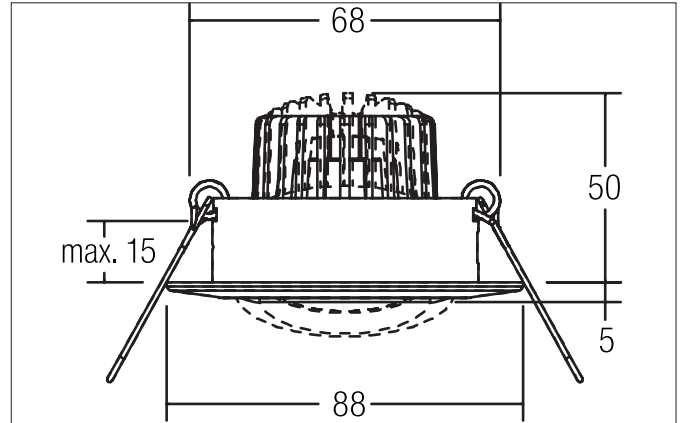

**BREENA-R LED recessed spot set, on/off switchable**  
 Article no. 38141153

Light.  
 For Generations.

**Tender**  
 LED recessed spot set, on/off switchable, Round. Toolless ceiling installation by installation springs. Ceiling cut-out Ø 68 mm, Installation depth 50 mm, Outer diameter 88 mm, Weight 0,201 kg, Reflector silver with rotationssymmetrical, deep, wide distributed light intensity. optimal light distribution due to a glass transparent cover. Luminous flux 680 lm, Power 1 x 6 W, System Efficiency 113 lm/W, Light colour warm white, Correlated color temprature (CCT) 3.000 K, Colour rendering index CRI > 80, Housing material: Cast iron / Aluminium / Glass, Colour: Nickel, Permissible ambient temperature (ta): -20 °C - +25 °C, Protection class (EN 61140): II, Degree of protection (DIN EN 60529): IP20. With electronic driver, on/off switchable.

Article data	
Article no.	38141153
GTIN	4251433907572
Series name	BREENA-R
Short description	LED recessed spot set, on/off switchable
Material	Cast iron / Aluminium / Glass
Colour	Nickel
Type of surface	Matt
Shape	Round
Outer diameter	88 mm
Built-in diameter	68 mm
Installation depth	50 mm
Height	5 mm
Weight	0.201 kg

**BREENA-R LED recessed spot set, on/off switchable**

Article no. 38141153

Light.  
For Generations.

Packing data	
Gross weight	0.287 kg
Length of packaging	95 mm
Packaging width	75 mm
Packaging height	95 mm
Disposal at end of life	<p>This product must not be disposed of with household waste. You are obliged, to dispose of such electrical waste separately.</p> <p>By disposing of electrical waste and other old or defective electronics separately, you support recycling or other forms of re-use. In that way you help to take care and to avoid that harmful substances get into the environment.</p>