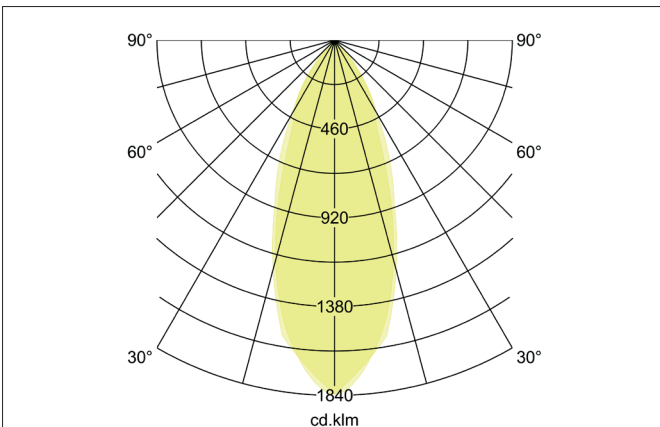

**BREENA-R LED recessed spot set, on/off switchable**  
 Article no. 38141153

Light.  
 For Generations.

**Tender**  
 LED recessed spot set, on/off switchable, Round. Toolless ceiling installation by installation springs. Ceiling cut-out Ø 68 mm, Installation depth 50 mm, Outer diameter 88 mm, Weight 0,201 kg, Reflector silver with rotationssymmetrical, deep, wide distributed light intensity. optimal light distribution due to a glass transparent cover. Luminous flux 680 lm, Power 1 x 6 W, System Efficiency 113 lm/W, Light colour warm white, Correlated color temprature (CCT) 3.000 K, Colour rendering index CRI > 80, Housing material: Cast iron / Aluminium / Glass, Colour: Nickel, Permissible ambient temperature (ta): -20 °C - +25 °C, Protection class (EN 61140): II, Degree of protection (DIN EN 60529): IP20. With electronic driver, on/off switchable.

Article data	
Article no.	38141153
GTIN	4251433907572
Series name	BREENA-R
Short description	LED recessed spot set, on/off switchable
Material	Cast iron / Aluminium / Glass
Colour	Nickel
Type of surface	Matt
Shape	Round
Outer diameter	88 mm
Built-in diameter	68 mm
Installation depth	50 mm
Height	5 mm
Weight	0.201 kg

**BREENA-R LED recessed spot set, on/off switchable**

Article no. 38141153

Light.  
For Generations.

Lighting technology	
Colour temperature	3.000 K
Light colour	White
Light output	Direct
Luminous flux	680 lm
System efficiency	113 lm/W
Colour rendering	CRI > 80
Reflector	High-gloss
Reflektorfarbe	silver
Beam angle	38°
Light sharing	Symmetric