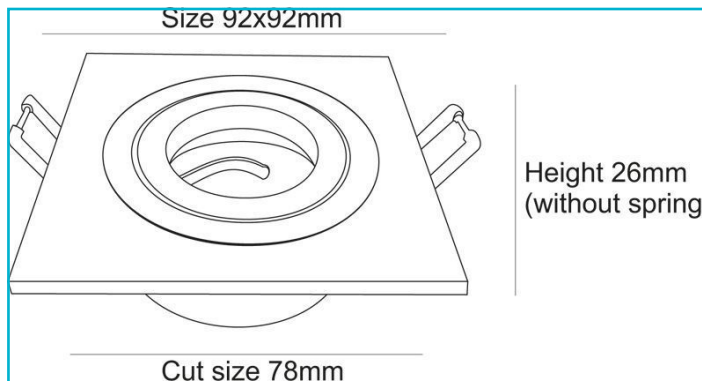

Art. no. 110427

Downlight Modula I square, Tilt, 1x max 50 W MR16,
black

 **DEKOLIGHT**

Housing Material	Aluminium
Housing Color	Black
Protection Class	Protection class III/safety extra-low voltage
Operating Mode	Constant voltage
max. Power	1x max. 50 W
Rated Input Voltage	12 V/AC/DC
Socket Description	GU5.3 / MR16
Socket Quantity	1
Power Supply Unit incl.	No
Connection Cable Secondary	Yes
Secondary Connection	Open cables
Dimmable	Yes
Control technology	Dimmable via optional light source
Motion Detector	No
Execution	Without lamp
Swivel Angle	35 Degree
Light Exit Surfaces	1
Light characteristics	Direct
Light direction	Below
Length	92 mm
Width	92 mm
Height	26 mm
Installation Depth	75 mm
Cut Out Diameter	78 mm
Product weight	131 g
Working Temperature	-5 to 40 °C
IP Protection Class	IP 20