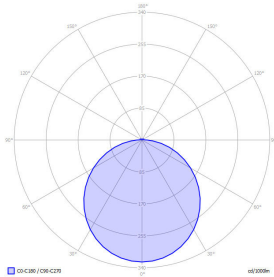

## Basic-A6

Surface mounted luminaire - Direct only omnidirectional light distribution

Article code: BA6FSL-830M-D300

Illustrations may only be similar and serve as an orientation.

Basic-A6. LED. Surface mounted luminaire for wall or ceiling mounting. Luminaire body made of high-quality aluminum profile. Surface finish Radiant Silver. Direct only omnidirectional light distribution. Colour temperature: 3000K (Warm White). Colour Rendering Index (CRI): >80. Ambient diffuser made of frosted methacrylate for enhanced light transmission and perfect uniform illumination. Dimmable DALI. DxH (round). D=300mm. H=35+25mm.

## Basic-A6

Surface mounted luminaire - Direct only omnidirectional light distribution

Article code: BA6FSL-830M-D300

Customer / Project: \_\_\_\_\_

Note: \_\_\_\_\_

Productname	Basic-A6
Lamp	LED
Installation Type	Surface mounted luminaire
Surface finish	Radiant Silver
Light characteristics	Direct only omnidirectional light distribution
Colour temperature	3000K
Colour Rendering Index (CRI)	CRI>80
Optical system	Ambient diffuser
Control	Dimmable (DALI)
Length L/Diameter D (mm)	D=300mm
Height H (mm)	H=35+25mm
Current/Power	Medium-Power
Luminous Flux	898lm
Power consumption	7W
Degree of protection	IP20
Certification	Prüfzeichen: ENEC
LED lifetime	L85B10 (tq 25°C) = 50.000h
Photometric code	8 30 / 3 3 9
Photobiological class	RG0 (EN62471)
Indoor/Outdoor	Indoor: ta [ambient] max. 25°C
Weight (kg)	2kg