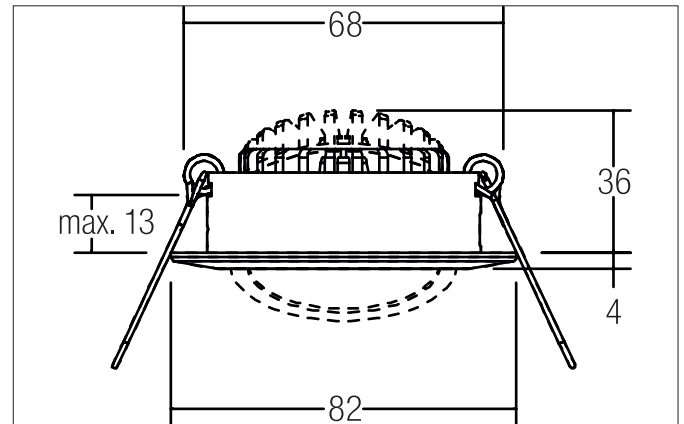

BB03 LED recessed spot set, on/off switchable

Article no. 38363023

Light.
For Generations.**Tender**

LED recessed spot set, on/off switchable, Round. Toolless ceiling installation by installation springs. Ceiling cut-out Ø 68 mm, Installation depth 36 mm, Outer diameter 82 mm, Weight 0,132 kg, Reflector silver with rotationssymmetrical, deep, wide distributed light intensity. optimal light distribution due to a polycarbonat clear cover. Luminous flux 630 lm, Power 1 x 6 W, System Efficiency 105 lm/W, Light colour warm white, Correlated color temprature (CCT) 3.000 K, Colour rendering index CRI > 80, Rated life time L80/B20 at 25 °C: 50000 h, Housing material: Aluminium / Plastic, Colour: Chrome, Permissible ambient temperature (ta): -20 °C - +25 °C, Protection class (EN 61140): II, Degree of protection (DIN EN 60529): IP20. With electronic driver, on/off switchable.

Article data	
Article no.	38363023
GTIN	4251433916659
Series name	BB03
Short description	LED recessed spot set, on/off switchable
Material	Aluminium / Plastic
Colour	Chrome
Type of surface	Glossy
Shape	Round
Outer diameter	82 mm
Built-in diameter	68 mm
Installation depth	36 mm
Hight	4 mm
Weight	0.132 kg

BB03 LED recessed spot set, on/off switchable
Article no. 38363023Light.
For Generations.

Packing data	
Gross weight	0.17 kg
Length of packaging	95 mm
Packaging width	75 mm
Packaging height	95 mm
Disposal at end of life	<p>This product must not be disposed of with household waste. You are obliged, to dispose of such electrical waste separately.</p> <p>By disposing of electrical waste and other old or defective electronics separately, you support recycling or other forms of re-use. In that way you help to take care and to avoid that harmful substances get into the environment.</p>