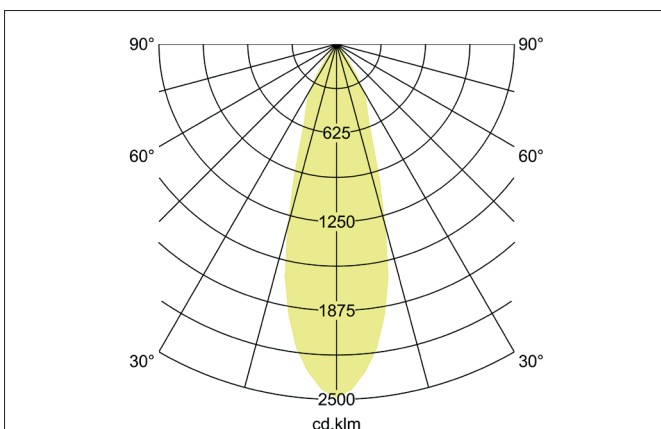

**ETMESA-S LED recessed downlight set, IP54, on/off switchable**

Article no. 38267073

Light.  
For Generations.**Tender**

LED recessed downlight set, IP54, on/off switchable, Square. Toolless ceiling installation by installation springs. Ceiling cut-out Ø 68 mm, Installation depth 58 mm, Length 82 mm, Width 82 mm, Weight 0,278 kg, Reflector silver with rotationssymmetrical, deep, wide distributed light intensity. optimal light distribution due to a glass transparent cover. Luminous flux 540 lm, Power 1 x 6 W, System Efficiency 90 lm/W, Light colour warm white, Correlated color temprature (CCT) 2.700 K, Colour rendering index CRI > 80, Housing material: Aluminium / Glass, Colour: White, Permissible ambient temperature (ta): -20 °C - +25 °C, Protection class (EN 61140): II, Degree of protection (DIN EN 60529): IP54 when installing in closed ceilings. With electronic driver, on/off switchable.

Article data	
Article no.	38267073
GTIN	4251433919285
Series name	ETMESA-S
Short description	LED recessed downlight set, IP54, on/off switchable
Material	Aluminium / Glass
Colour	White
Type of surface	Matt
Shape	Square
Built-in diameter	68 mm
Installation depth	58 mm
Length	82 mm
Width	82 mm
Hight	3 mm
Weight	0.278 kg

**ETMESA-S LED recessed downlight set, IP54, on/off switchable**

Article no. 38267073

Light.  
For Generations.

Lighting technology	
Colour temperature	2.700 K
Light colour	White
Light output	Direct
Luminous flux	540 lm/m
System efficiency	90 lm/W
Colour rendering	CRI > 80
Reflector	High-gloss
Reflektorfarbe	silver
Beam angle	38°
Light sharing	Symmetric

Operating technology of driver	
Length	68 mm
Length	68 mm
Width	35 mm
Width	35 mm
Hight	21 mm
Hight	21 mm
AC nominal voltage min	220 V
AC nominal voltage max	240 V
Frequenz max.	50 Hz
Frequenz max.	50 Hz
Dimmable	No
Control	on/off
Starting current	10 A (max.10ms)
Power min	1 W
Power	7.2 W
Current	350 mA
Degree of protection	IP20
Protection class	II
Flickerfrei	Yes