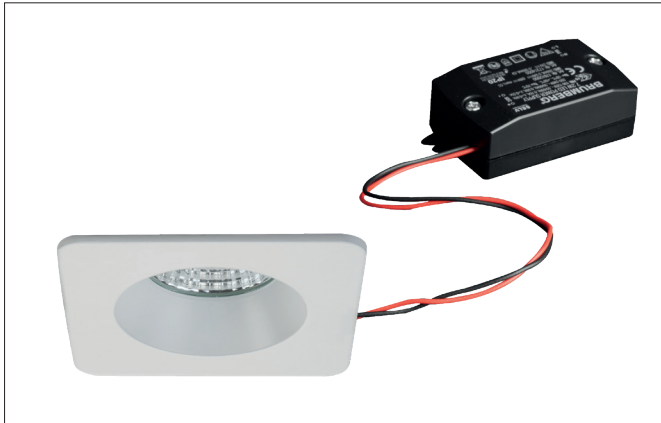

**ETMESA-S LED recessed downlight set, IP54, on/off switchable**

Article no. 38267073

Light.  
For Generations.**Tender**

LED recessed downlight set, IP54, on/off switchable, Square. Toolless ceiling installation by installation springs. Ceiling cut-out Ø 68 mm, Installation depth 58 mm, Length 82 mm, Width 82 mm, Weight 0,278 kg, Reflector silver with rotationssymmetrical, deep, wide distributed light intensity. optimal light distribution due to a glass transparent cover. Luminous flux 540 lm, Power 1 x 6 W, System Efficiency 90 lm/W, Light colour warm white, Correlated color temprature (CCT) 2.700 K, Colour rendering index CRI > 80, Housing material: Aluminium / Glass, Colour: White, Permissible ambient temperature (ta): -20 °C - +25 °C, Protection class (EN 61140): II, Degree of protection (DIN EN 60529): IP54 when installing in closed ceilings. With electronic driver, on/off switchable.

Article data	
Article no.	38267073
GTIN	4251433919285
Series name	ETMESA-S
Short description	LED recessed downlight set, IP54, on/off switchable
Material	Aluminium / Glass
Colour	White
Type of surface	Matt
Shape	Square
Built-in diameter	68 mm
Installation depth	58 mm
Length	82 mm
Width	82 mm
Hight	3 mm
Weight	0.278 kg

**ETMESA-S LED recessed downlight set, IP54, on/off switchable**

Article no. 38267073

Light.  
For Generations.

Lighting technology	
Colour temperature	2.700 K
Light colour	White
Light output	Direct
Luminous flux	540 lm/m
System efficiency	90 lm/W
Colour rendering	CRI > 80
Reflector	High-gloss
Reflektorfarbe	silver
Beam angle	38°
Light sharing	Symmetric

Operating technology of the luminaire	
Lamp holder	Plug&Play
Power	6 W
Voltage type	DC
Current	350 mA
Lamp	LED
Protection class	III
Degree of protection	IP54
Schutzart deckenseitig	IP20
Bulb change possible	Yes