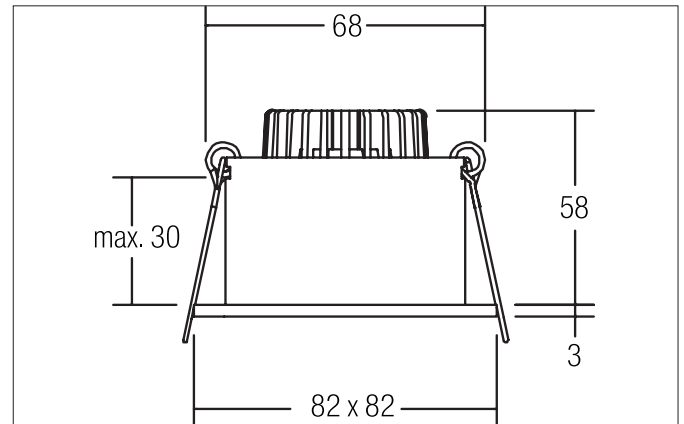

**ETMESA-S LED recessed downlight set, IP54, on/off switchable**

Article no. 38267073

Light.  
For Generations.**Tender**

LED recessed downlight set, IP54, on/off switchable, Square. Toolless ceiling installation by installation springs. Ceiling cut-out Ø 68 mm, Installation depth 58 mm, Length 82 mm, Width 82 mm, Weight 0,278 kg, Reflector silver with rotationssymmetrical, deep, wide distributed light intensity. optimal light distribution due to a glass transparent cover. Luminous flux 540 lm, Power 1 x 6 W, System Efficiency 90 lm/W, Light colour warm white, Correlated color temprature (CCT) 2.700 K, Colour rendering index CRI > 80, Housing material: Aluminium / Glass, Colour: White, Permissible ambient temperature (ta): -20 °C - +25 °C, Protection class (EN 61140): II, Degree of protection (DIN EN 60529): IP54 when installing in closed ceilings. With electronic driver, on/off switchable.

Article data	
Article no.	38267073
GTIN	4251433919285
Series name	ETMESA-S
Short description	LED recessed downlight set, IP54, on/off switchable
Material	Aluminium / Glass
Colour	White
Type of surface	Matt
Shape	Square
Built-in diameter	68 mm
Installation depth	58 mm
Length	82 mm
Width	82 mm
Hight	3 mm
Weight	0.278 kg

**ETMESA-S LED recessed downlight set, IP54, on/off switchable**  
Article no. 38267073Light.  
For Generations.

Packing data	
Gross weight	0.305 kg
Length of packaging	100 mm
Packaging width	100 mm
Packaging height	100 mm
Disposal at end of life	<p>This product must not be disposed of with household waste. You are obliged, to dispose of such electrical waste separately.</p> <p>By disposing of electrical waste and other old or defective electronics separately, you support recycling or other forms of re-use. In that way you help to take care and to avoid that harmful substances get into the environment.</p>