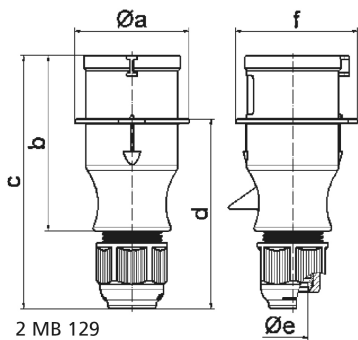

Plug - with screw terminals one piece housing

Product description	
BALS-Prd.-Nr	21007-TLS
EAN	4024941199148
Product category	TLS plug with Multi-Grip cable gland
Current	16A
Number of poles	4p
Poles	3P+PE
Position of earth contact	10 h
Voltage	> 50V
Frequency	100 up to 300Hz

Product description	
Protection degree	IP44
Colour code	green RAL 6002
Colour of appliance	Enclosure green RAL 6002, Cable gland grey RAL 7035
Connection design	with screw terminal
Maximum conductor size	2,5 qmm
Cable entry	Cable gland
Height	143mm
Width	60mm
Depth	68mm
Material of enclosure	Polyamide
Contact	The contact carrier is made of polyamide, The contacts are brass

Additional technical properties	
	one piece housing, Multi-Grip cable gland with gasket and integrated strain relief, For cable diameter from 8 up to max. 18 mm

Logistics data	
Weight/pcs	0.129 kg / Piece
Packaging	Bag
Content amount	1 ST
EAN	4024941199148

Logistics data	
Length	68 mm
Width	60 mm
Height	143 mm
Weight	0.13 kg
Volume	583.44 ccm
Packaging	Carton
Content amount	10 ST
EAN	4024941962933
Length	248 mm
Width	158 mm
Height	123 mm
Weight	1.387 kg
Volume	3,960 ccm