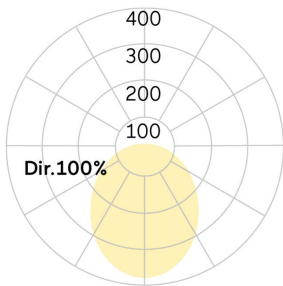

Matric-G3

Pendant light-line - Direct light distribution

Article code: LG3OEL-840H-L1475-Y

Customer / Project: _____

Note: _____

Productname	Matric-G3
Lamp	LED
Installation Type	Pendant light-line
Surface finish	Silver Anodised
Light characteristics	Direct light distribution
Colour temperature	4000K
Colour Rendering Index (CRI)	CRI>80
Optical system	Opal diffuser
Control	Dimmable (DALI)
Length L/Diameter D (mm)	L=1475mm
Width W (mm)	W=55mm
Height H (mm)	H=75mm
Current/Power	High-Power
Luminous Flux	4480lm
Power consumption	37W
Suspension	Y-susp. (Set)
Ceiling rose colour	Ceiling rose: Matching luminaire`s surface colour
Pendant length (mm)	Pendant length max 1500mm
Degree of protection	IP20
Certification	Prüfzeichen: ENEC
Cable Colour	Power supply: transparent
LED lifetime	L80B10 (tq 25°C) = 50.000h
Photometric code	8 40 / 3 3 9
Photobiological class	RG0 (EN62471)
Indoor/Outdoor	Indoor: ta [ambient] max. 25°C
Weight (kg)	3,5kg