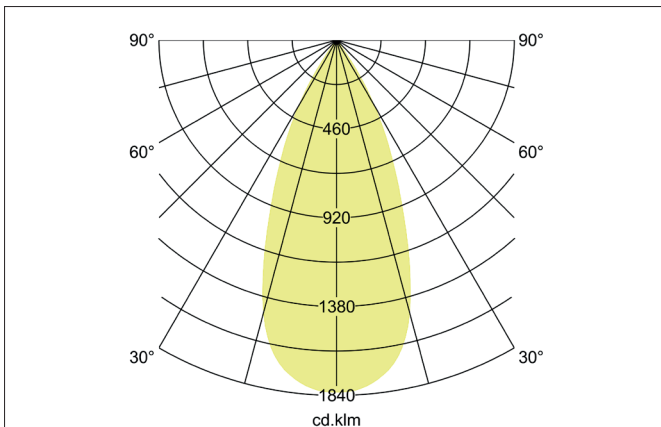

TRAXX MAXI LED pendant luminaire, DALI
Article no. 88884165DA

Light.
For Generations.

Tender

LED pendant luminaire, DALI, Round. Ceiling cut-out Installation depth mm, with rotationssymmetrical, deep, wide distributed light intensity. optimal light distribution due to a glass transparent cover. Luminous flux 3.738 lm, Power 1 x 28 W, Light colour neutral white, Correlated color temprature (CCT) 3.500 K, Colour rendering index CRI > 90, Rated life time L80/B50 at 25 °C: 50.000 h, Housing material: Aluminium / Glass / Plastic, Colour: Silver structure, Permissible ambient temperature (ta): -20 °C - +25 °C, Protection class (EN 61140): I, Degree of protection (DIN EN 60529): IP20, .With electronic driver, DALI dimmable.

TRAXX MAXI LED pendant luminaire, DALI

Article no. 88884165DA

Light.
For Generations.

Lighting technology	
Colour temperature	3.500 K
Light colour	White
Light output	Direct
Luminous flux	3,738 lm
System efficiency	134 lm/W
McAdam-Step	McAdam-Step 3
Colour rendering	CRI > 90
Reflector	High-gloss
Beam angle	40°
Light sharing	Symmetric
Adjustable color temperature	No