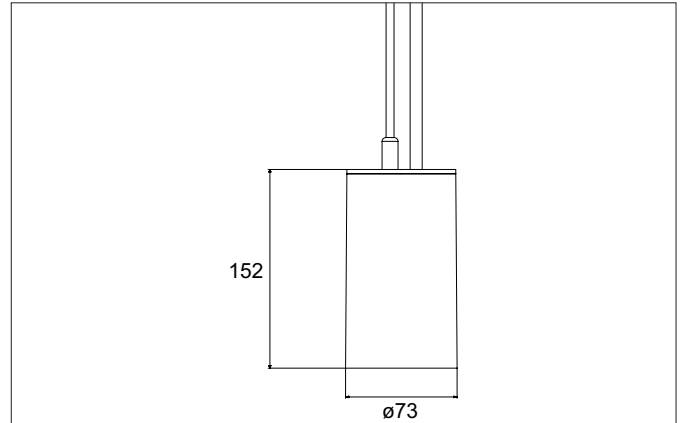

TRAXX MAXI LED pendant luminaire, DALI
Article no. 88884165DA

Light.
For Generations.

Tender

LED pendant luminaire, DALI, Round. Ceiling cut-out Installation depth mm, with rotationssymmetrical, deep, wide distributed light intensity. optimal light distribution due to a glass transparent cover. Luminous flux 3.738 lm, Power 1 x 28 W, Light colour neutral white, Correlated color temprature (CCT) 3.500 K, Colour rendering index CRI > 90, Rated life time L80/B50 at 25 °C: 50.000 h, Housing material: Aluminium / Glass / Plastic, Colour: Silver structure, Permissible ambient temperature (ta): -20 °C - +25 °C, Protection class (EN 61140): I, Degree of protection (DIN EN 60529): IP20, .With electronic driver, DALI dimmable.

Article data	
Article no.	88884165DA
GTIN	4251433995210
Series name	TRAXX MAXI
Short description	LED pendant luminaire, DALI
Material	Aluminium / Glass / Plastic
Colour	Silver
Type of surface	Structure
Shape	Round
Hight	163 mm
Weight	N.N.

TRAXX MAXI LED pendant luminaire, DALI

Article no. 88884165DA

Light.
For Generations.

Lighting technology	
Colour temperature	3.500 K
Light colour	White
Light output	Direct
Luminous flux	3,738 lm
System efficiency	134 lm/W
McAdam-Step	McAdam-Step 3
Colour rendering	CRI > 90
Reflector	High-gloss
Beam angle	40°
Light sharing	Symmetric
Adjustable color temperature	No

Mounting technology	
Mounting method	Suspended
Place of installation	Ceiling-mounted
Adjustability	Not adjustable
Pendulum length max.	1,500 mm
Material cover	Glass transparent
Suitable for through-wiring	No