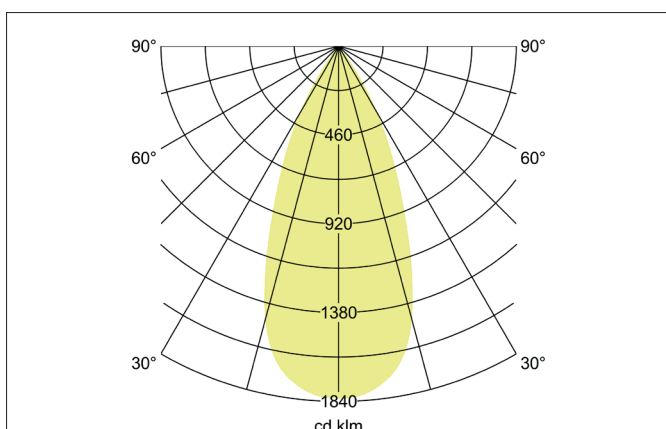

TRAXX MAXI LED pendant luminaire, DALI

Article no. 88884174DA

Light.
For Generations.**Tender**

LED pendant luminaire, DALI, Round. Ceiling cut-out Installation depth mm, with rotationssymmetrical, deep, wide distributed light intensity. optimal light distribution due to a glass transparent cover. Luminous flux 3.711 lm, Power 1 x 28 W, Light colour neutral white, Correlated color temperature (CCT) 4.000 K, Colour rendering index CRI > 90, Rated life time L80/B50 at 25 °C: 50.000 h, Housing material: Aluminium / Glass / Plastic, Colour: White structure, Permissible ambient temperature (ta): -20 °C - +25 °C, Protection class (EN 61140): I, Degree of protection (DIN EN 60529): IP20, .With electronic driver, DALI dimmable.

Article data	
Article no.	88884174DA
GTIN	4251433995258
Series name	TRAXX MAXI
Short description	LED pendant luminaire, DALI
Material	Aluminium / Glass / Plastic
Colour	White
Type of surface	Structure
Shape	Round
Hight	163 mm
Weight	N.N.

TRAXX MAXI LED pendant luminaire, DALI

Article no. 88884174DA

Light.
For Generations.

Lighting technology	
Colour temperature	4.000 K
Light colour	White
Light output	Direct
Luminous flux	3,711 lm
System efficiency	133 lm/W
McAdam-Step	McAdam-Step 3
Colour rendering	CRI > 90
Reflector	High-gloss
Beam angle	40°
Light sharing	Symmetric
Adjustable color temperature	No