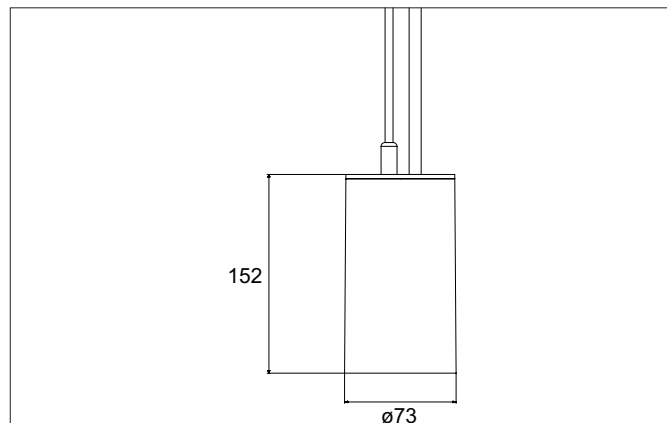

TRAXX MAXI LED pendant luminaire, DALI

Article no. 88884174DA

Light.
For Generations.**Tender**

LED pendant luminaire, DALI, Round. Ceiling cut-out Installation depth mm, with rotationssymmetrical, deep, wide distributed light intensity. optimal light distribution due to a glass transparent cover. Luminous flux 3.711 lm, Power 1 x 28 W, Light colour neutral white, Correlated color temperature (CCT) 4.000 K, Colour rendering index CRI > 90, Rated life time L80/B50 at 25 °C: 50.000 h, Housing material: Aluminium / Glass / Plastic, Colour: White structure, Permissible ambient temperature (ta): -20 °C - +25 °C, Protection class (EN 61140): I, Degree of protection (DIN EN 60529): IP20, .With electronic driver, DALI dimmable.

Article data	
Article no.	88884174DA
GTIN	4251433995258
Series name	TRAXX MAXI
Short description	LED pendant luminaire, DALI
Material	Aluminium / Glass / Plastic
Colour	White
Type of surface	Structure
Shape	Round
Hight	163 mm
Weight	N.N.

TRAXX MAXI LED pendant luminaire, DALI

Article no. 88884174DA

Light.
For Generations.

Lighting technology	
Colour temperature	4.000 K
Light colour	White
Light output	Direct
Luminous flux	3,711 lm
System efficiency	133 lm/W
McAdam-Step	McAdam-Step 3
Colour rendering	CRI > 90
Reflector	High-gloss
Beam angle	40°
Light sharing	Symmetric
Adjustable color temperature	No

Mounting technology	
Mounting method	Suspended
Place of installation	Ceiling-mounted
Adjustability	Not adjustable
Pendulum length max.	1,500 mm
Material cover	Glass transparent
Suitable for through-wiring	No