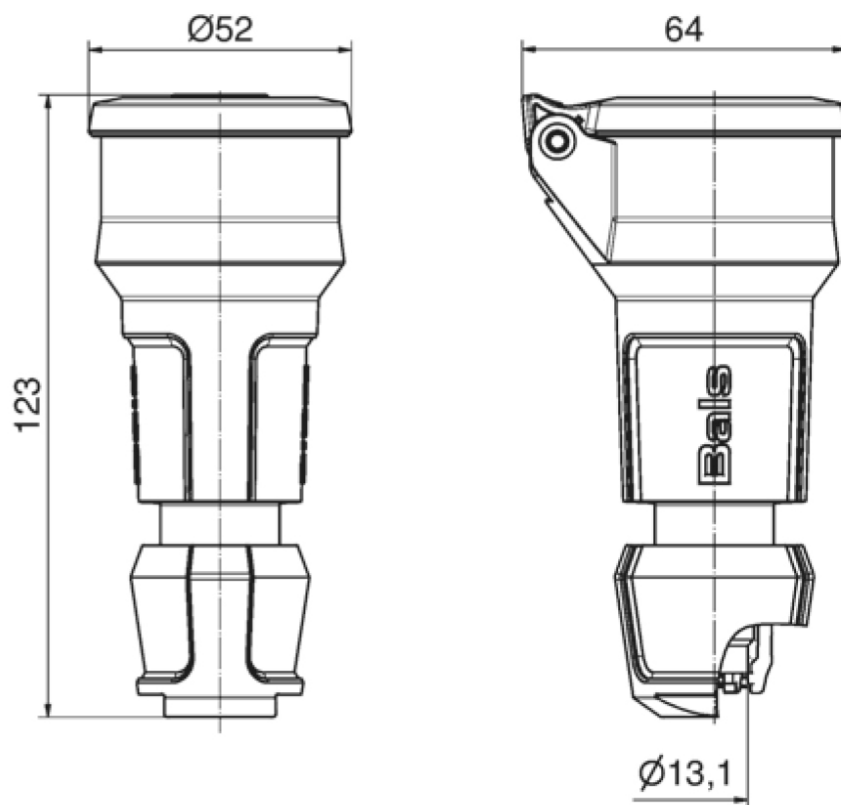

Domestic connector - with hinged lid, System E Belgian/French standard

Product description	
BALS-Prd.-Nr	7492
EAN	4024941853729
Product category	Domestic connector
Current	16A
Number of poles	3p
Poles	2P+PE
Voltage	250V
Frequency	alternating current (AC)

Product description	
Protection degree	IP54
Colour code	black RAL 9005
Colour of appliance	Collar black RAL 9005, Hinged lid black RAL 9005, Housing cover black RAL 9005, Cable gland black RAL 9005
Connection design	head-screw terminal
Maximum conductor size	4,0 qmm
Cable entry	Cable gland
Height	123mm
Width	52mm
Depth	64mm
Material of enclosure	Polyamide
Contact	The contact carrier is made of polyamide, the contacts are brass nickel plated

Additional technical properties	
	Multi-Grip cable gland with gasket and integrated strain relief
	With self-closing hinged lid

Logistics data	
Weight/pcs	0.099 kg / Piece
Packaging	Bag
Content amount	1 ST

Logistics data	
EAN	4024941853729
Length	64 mm
Width	52 mm
Height	123 mm
Weight	0.1 kg
Volume	409.344 ccm
Packaging	Carton
Content amount	20 ST
EAN	4024941323703
Length	245 mm
Width	177 mm
Height	185 mm
Weight	2.113 kg
Volume	7,140 ccm