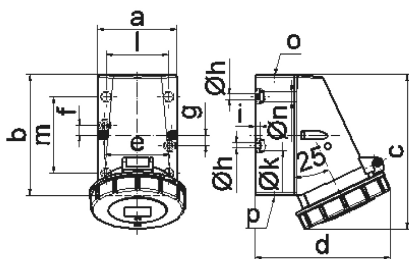

Wall mounting socket outlet - housing dimensions 126x83

Product description	
BALS-Prd.-Nr	1155
EAN	4024941011556
Product category	Wall mounting socket outlet
Current	32A
Number of poles	5p
Poles	3p+N+PE
Position of earth contact	6 h
Voltage	200/346 up to 240/415V
Frequency	50 and 60Hz

Product description	
Protection degree	IP67
Colour code	red RAL 3000
Colour of appliance	Hinged lid red RAL 3000, Bayonet ring grey RAL 7035, Housing bottom grey RAL 7035, Housing top grey RAL 7035
Connection design	with screw terminal
Maximum conductor size	10,0 qmm
Cable entry	1xM25 top, 2xM25 bottom
Height	161mm
Width	101mm
Depth	141mm
Dimension of enclosure	126x83 mm (HxW)
Material of enclosure	Polyamide
Contact	The contact carrier is made of polyamide, The contacts are brass

Additional technical properties	
	The cable entry is one at top open and two at bottom closed
	Lower part of housing rotatable by 180°
	4 cut out fixing holes in the lower part of housing

Logistics data	
Weight/pcs	0.484 kg / Piece

Logistics data	
Packaging	Bag
Content amount	1 ST
EAN	4024941011556
Length	141 mm
Width	101 mm
Height	161 mm
Weight	0.485 kg
Volume	2,292.801 ccm
Packaging	Carton
Content amount	10 ST
EAN	4024941827362
Length	335 mm
Width	283 mm
Height	268 mm
Weight	5.19 kg
Volume	21,937.5 ccm