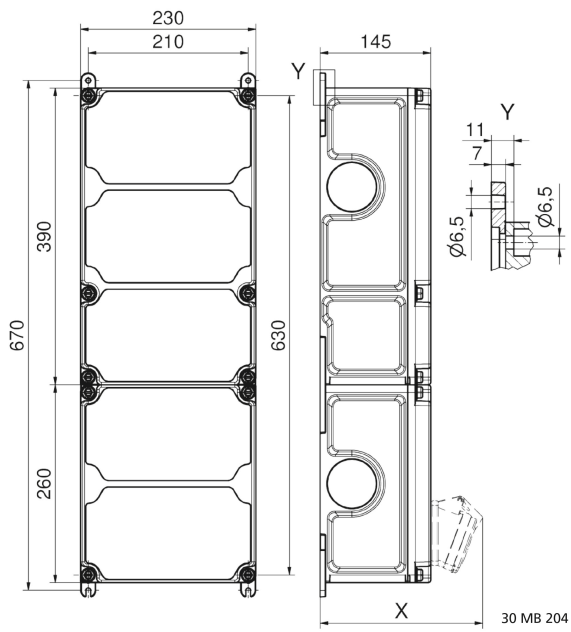

Surface-mounting distributor, plastic - VARIABOX - XXL

Product description	
BALS-Prd.-Nr	890935
EAN	4024941939270
Product category	VARIABOX - XXL
Specification/Norm	DIN EN 61439
Protection degree	IP67
Colour of appliance	Housing bottom simular black RAL 9017, Housing top grey RAL 7035
Height	650mm
Width	230mm
Depth	145mm

Product description	
RDF factor	0.73
Nominal current InA	63

Logistics data	
Weight/pcs	9.138 kg / Piece
Packaging	Carton
Content amount	1 ST
EAN	4024941939270
Length	690 mm
Width	270 mm
Height	255 mm
Weight	9.552 kg
Volume	47,506.5 ccm

Tiefenmaß/ depth X (mm)

Bezeichnung/ with	IP44	IP67
OTC-Klappe/ OTC operating window	180	180
Schutzk. Steckdose/domestic socket	162	205
CEE 16A 3p	200	200
CEE 16A 4p	204	202
CEE 16A 5p	207	205
CEE 32A 3p/4p	211	213
CEE 32A 5p	213	214
CEE 63A 3p/4p/5p	229	231