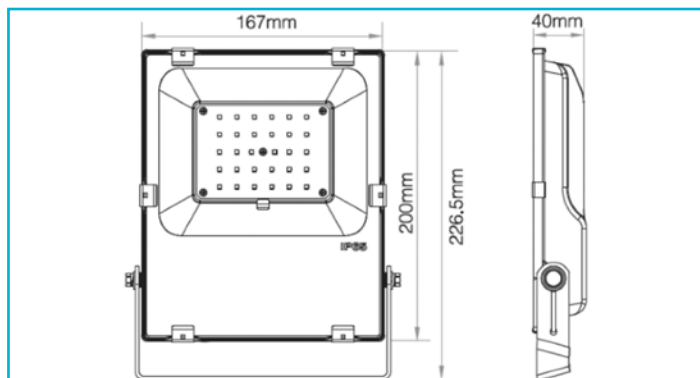

Art. no. 843518

Floodlights RF-smart, Flood, 230V, 30W, RGB+CCT, IP65

 **DEKO LIGHT**

Housing Material	Die-cast aluminium, Plastic
Housing Color	Anthracic
Protection Class	Protection class I/protective grounding
Rated Input	30 W
Rated Input Voltage Frequency	100-240 V/AC 50 / 60 Hz
Power Supply Unit incl.	Yes
Connection Type	Power plug IP44
Primary Cable Length	1.5 m
Number of Cable Entries	1
Dimmable	Yes
Control technology	RF-Smart, ZigBee 3.0
Motion Detector	No
Light Source	LED, Light source not changeable
Colour Temperature	2700-6500 K
Colour Rendering Index (Ra)	80
Rated Luminous Flux	3300 lm
Rated Angle of Reflection	160 Degree
Swivel Angle	345 Degree
Light Exit Surfaces	1
Light characteristics	Direct
Light direction	Front
Length	167 mm
Width	40 mm
Height	227 mm
Working Temperature	-20 to 45 °C
Storage Temperature	-30 to 70 °C
IP Protection Class Lamp	IP 65
IP Protection Class Plug	IP 44