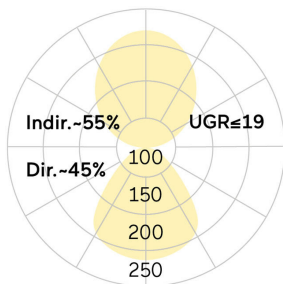

lightnet

Plank-P4

Pendant luminaire - Direct/indirect light distribution

Article code: JP4AEL-830H-L1210-Y

Customer / Project: _____

Note: _____

Productname	Plank-P4
Lamp	LED
Installation Type	Pendant luminaire
Surface finish	Silver Anodised
Light characteristics	Direct/indirect light distribution
Colour temperature	3000K
Colour Rendering Index (CRI)	CRI>80
Optical system	Microprismatic screen
Control	Dimmable (DALI)
Length L/Diameter D (mm)	L=1210mm
Width W (mm)	W=231mm
Height H (mm)	H=25mm
Current/Power	High-Power
Luminous Flux	5638lm
Power consumption	53W
Suspension	Y-susp. (Set)
Ceiling rose colour	Ceiling rose: Matching luminaire`s surface colour
Pendant length (mm)	Pendant length max 1500mm
Degree of protection	IP20
Cable Colour	Power supply: transparent
LED lifetime	L80B10 (tq 25°C) = 50.000h
UGR	UGR<=19
Photometric code	8 30 / 3 3 9
Photobiological class	RG0 (EN62471)
Indoor/Outdoor	Indoor: ta [ambient] max. 25°C
Weight (kg)	7,5kg