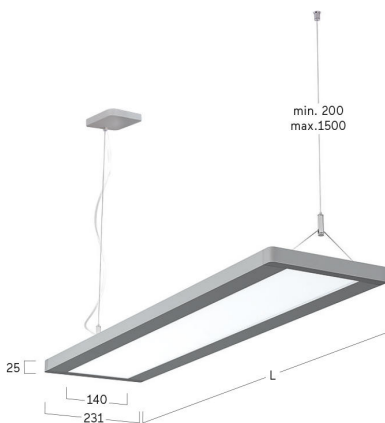

lightnet

Plank-P4

Pendant luminaire - Direct/indirect light distribution

Article code: JP4AEL-830H-L1210-Y

Illustrations may only be similar and serve as an orientation.

Plank-P4. LED. Pendant luminaire. Luminaire body made of high-quality aluminum profile. Surface finish Silver Anodised. Direct/indirect light distribution. Colour temperature: 3000K (Warm White). Colour Rendering Index (CRI): >80. Microprismatic screen for uniform illumination and reduced luminance in office areas. $UGR \leq 19$. Dimmable DALI. LxWxH (rectangular). L=1210mm. W=231mm. H=25mm. Y-cord suspension with power supply cable and ceiling rose (Set). Pendant length max 1500mm.

lightnet

Plank-P4

Pendant luminaire - Direct/indirect light distribution

Article code: JP4AEL-830H-L1210-Y

Customer / Project: _____

Note: _____

Productname	Plank-P4
Lamp	LED
Installation Type	Pendant luminaire
Surface finish	Silver Anodised
Light characteristics	Direct/indirect light distribution
Colour temperature	3000K
Colour Rendering Index (CRI)	CRI>80
Optical system	Microprismatic screen
Control	Dimmable (DALI)
Length L/Diameter D (mm)	L=1210mm
Width W (mm)	W=231mm
Height H (mm)	H=25mm
Current/Power	High-Power
Luminous Flux	5638lm
Power consumption	53W
Suspension	Y-susp. (Set)
Ceiling rose colour	Ceiling rose: Matching luminaire`s surface colour
Pendant length (mm)	Pendant length max 1500mm
Degree of protection	IP20
Cable Colour	Power supply: transparent
LED lifetime	L80B10 (tq 25°C) = 50.000h
UGR	UGR<=19
Photometric code	8 30 / 3 3 9
Photobiological class	RG0 (EN62471)
Indoor/Outdoor	Indoor: ta [ambient] max. 25°C
Weight (kg)	7,5kg