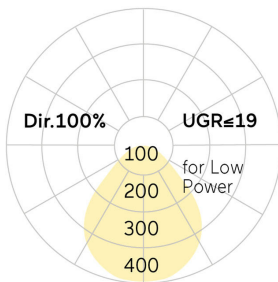

lightnet

Basic-G1

Pendant luminaire - Direct light distribution

Article code: BG1ASL-840M-D600-P

Illustrations may only be similar and serve as an orientation.

Basic-G1. LED. Pendant luminaire. Luminaire body made of high-quality aluminum profile. Surface finish Radiant Silver. Direct only light distribution. Colour temperature: 4000K (Cool White). Colour Rendering Index (CRI): >80. Microprismatic screen for uniform illumination and reduced luminance in office areas. Dimmable DALI. DxH (round). D=600mm. H=75mm. Rod suspension with ceiling rose (Set). Pendant length on request. Ceiling rose: Matching

luminaire`s surface colour. Medium-power current. 7250lm. 50W. 9,3kg. Binning initial <= MacAdam 3. IP40. Protection class I. CE, UKCA marking. Prüfzeichen: ENEC. IK02. 220-240V. 50-60 Hz. RG0 (EN62471). Luminous flux reduction up to 0,3%/1.000 operating hours. Nominal failure rate: 0,2%/1.000 operating hours. L85B10 (tq 25°C) = 50.000h. 5 years warranty. Manufacturer: Lightnet GmbH, ISO 9001:2015 and 50001:2018 certified.

lightnet

Basic-G1

Pendant luminaire - Direct light distribution

Article code: BG1ASL-840M-D600-P

Customer / Project: _____

Note: _____

Productname	Basic-G1
Lamp	LED
Installation Type	Pendant luminaire
Surface finish	Radiant Silver
Light characteristics	Direct light distribution
Colour temperature	4000K
Colour Rendering Index (CRI)	CRI>80
Optical system	Microprismatic screen
Control	Dimmable (DALI)
Length L/Diameter D (mm)	D=600mm
Height H (mm)	H=75mm
Current/Power	Medium-Power
Luminous Flux	7250lm
Power consumption	50W
Suspension	Rod susp. (Set)
Ceiling rose colour	Ceiling rose: Matching luminaire`s surface colour
Pendant length (mm)	Pendant length on request
Degree of protection	IP40
Certification	Prüfzeichen: ENEC
LED lifetime	L85B10 (tq 25°C) = 50.000h
Photometric code	8 40 / 3 3 9
Photobiological class	RG0 (EN62471)
Indoor/Outdoor	Indoor: ta [ambient] max. 25°C
Weight (kg)	9,3kg