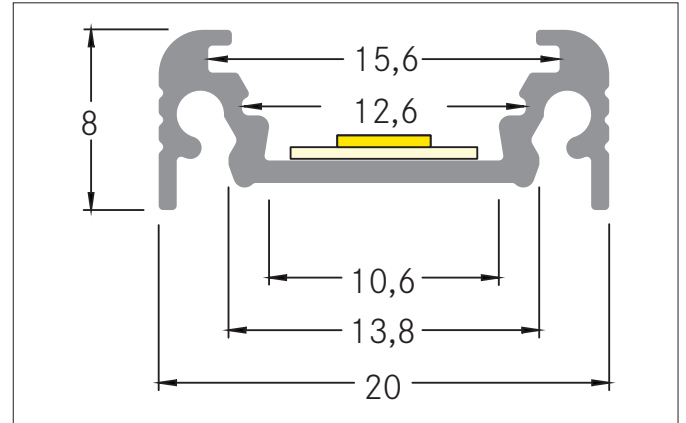

P01-10 Surface-mounted profile

Article no. 73600070

Light.
For Generations.

Tender

Surface-mounted profile, white. For optimal attachment of the profile this holders are suitable 53001000. For connecting of two profiles is the connector 53005000 optimal suited. With the use of profile covers 73400000 73400070 the additional mechanical protection and optimal light distribution can be achieved. The associated end cap set is under 53110070 available. for Mounting method: Mounting profile. Material: Aluminium, dimensions profile: length: 100 mm x width: 20 mm x height: 8 mm .

Product Benefits

1. Flat, compact surface-mounted profile.
   - Available in white and anodized aluminum.
   - Up to 4 meters in length in one piece.
2. (For deliveries beyond 2000 mm: Please ask for delivery costs separately).
3. Extensive accessories.
   - Connecting piece 90° for rectangular application.

Article data	
Article no.	73600070
GTIN	4251433913634
Series name	P01-10
Short description	Surface-mounted profile
Material	Aluminium
Colour	White
Type of surface	Matt
Length	100 mm
Width	20 mm
Hight	8 mm
Weight	0.022 kg