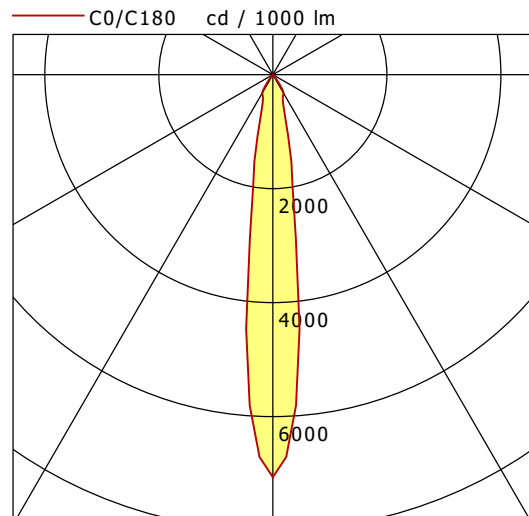

BTN-A 302.27.15

Button 300 Surface-Mounted (1xLED 27W 827/2700K 2580lm 35 °)

	C0	C90	C180	C270
0°	7062	7062	7062	7062
15°	931	931	931	931
30°	375	375	375	375
45°	12	12	12	12
60°	12	12	12	12
75°	3	3	3	3
90°	0	0	0	0
cd / 1000 lm				

Offset [m]	Cone width [m]	Illuminance [lx]
C0-C180 Plane		
3.0	0.75	2024.5
6.0	1.49	506.1
9.0	2.24	224.9
12.0	2.99	126.5
15.0	3.73	81.0

η	LED
Efficiency	96 lm/W
Direct/Indirect	↓ 100% / ↑ 0%
System Power	27 W
UGR	X=4H, Y=8H
Reflection factors	70/50/20
UGR C0/C180	18.9
UGR C90/C270	18.9
CIE Flux Codes	97 99 100 100 100
Ra/CRI	>80