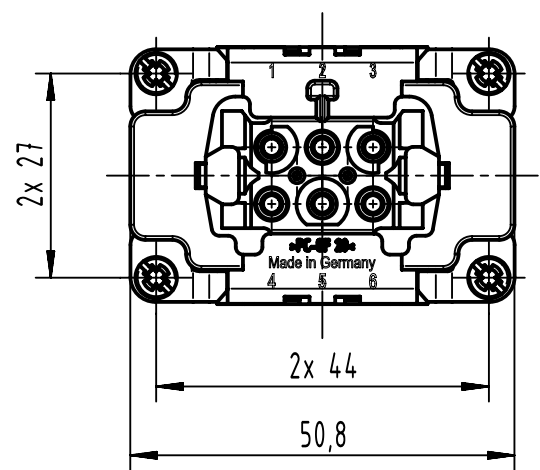

panel cut out

	All rights reserved Department EL PD	All Dimensions in mm Original Size DIN A4		Scale 1:1	Free size tol.	Ref. Sub.
		Created by HELLMANN	Inspected by SCHNIEDER	Standardisation	Date 2024-02-21	State Final Release
HARTING D-32339 Espelkamp		Title Han 6ES-Press-SMC-FI-CCT-PE Press			Doc-Key / ECM-Nr. 100923354/UGD/001/E 500000262513	
		Type TB	Number 09 33 006 2778		Rev. E	Page 1/1