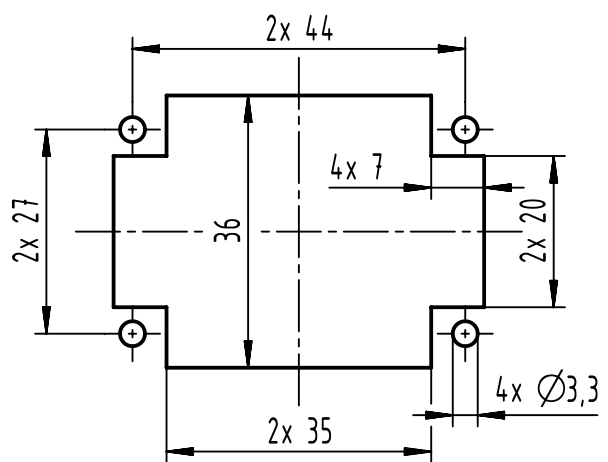

panel cut out

	All rights reserved Department EL PD	All Dimensions in mm Original Size DIN A4		Scale 1:1	Free size tol.	Ref. Sub.
		Created by HELLMANN	Inspected by SCHNIEDER	Standardisation	Date 2024-02-21	State Final Release
HARTING D-32339 Espelkamp		Title Han 6ES-Press-SMC-FI-CCT-PE Press			Doc-Key / ECM-Nr. 100923354/UGD/001/E 500000262513	
		Type TB	Number 09 33 006 2778		Rev. E	Page 1/1