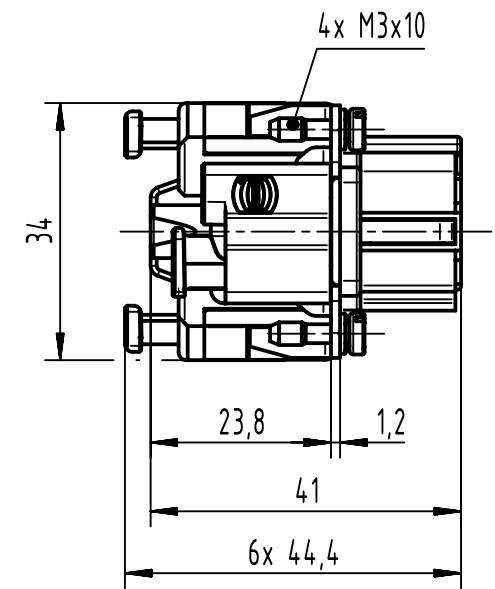

panel cut out

	All rights reserved Department EL PD	All Dimensions in mm Original Size DIN A4		Scale 1:1	Free size tol.	Ref. Sub.
		Created by HELLMANN	Inspected by SCHNIEDER	Standardisation	Date 2024-02-21	State Final Release
HARTING D-32339 Espelkamp		Title Han 6ES-Press-SMC-FI-CCT-PE Press			Doc-Key / ECM-Nr. 100923354/UGD/001/E 500000262513	
		Type TB	Number 09 33 006 2778		Rev. E	Page 1/1