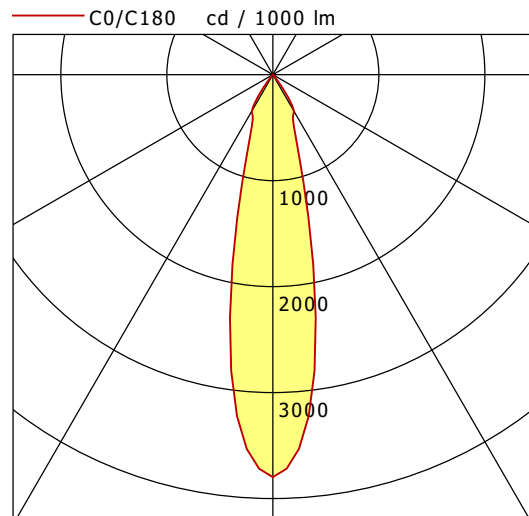

BTN-A 301.40.25

Button 300 Surface-Mounted (1xLED 14W 840/4000K 1470lm 35 °)

	C0	C90	C180	C270
0°	3798	3798	3798	3798
15°	1199	1199	1199	1199
30°	398	398	398	398
45°	11	11	11	11
60°	5	5	5	5
75°	3	3	3	3
90°	0	0	0	0
cd / 1000 lm				

η	LED
Efficiency	105 lm/W
Direct/Indirect	↓ 100% / ↑ 0%
System Power	14 W
UGR	X=4H, Y=8H
Reflection factors	70/50/20
UGR C0/C180	17.2
UGR C90/C270	17.2
CIE Flux Codes	98 99 100 100 100
Ra/CRI	>80