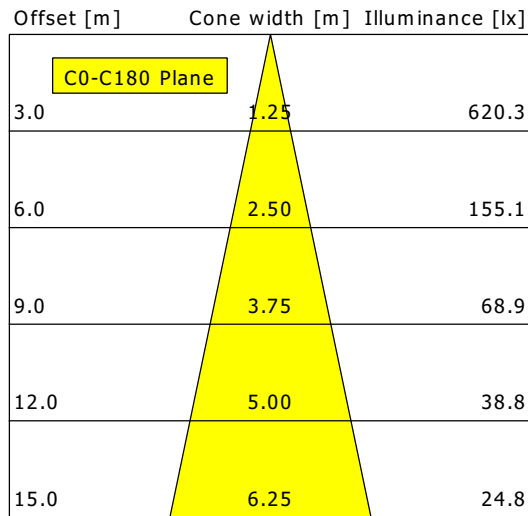

BTN-A 301.40.25

Button 300 Surface-Mounted (1xLED 14W 840/4000K 1470lm 35 °)

	C0	C90	C180	C270
0°	3798	3798	3798	3798
15°	1199	1199	1199	1199
30°	398	398	398	398
45°	11	11	11	11
60°	5	5	5	5
75°	3	3	3	3
90°	0	0	0	0
cd / 1000 lm				

η	LED
Efficiency	105 lm/W
Direct/Indirect	↓ 100% / ↑ 0%
System Power	14 W
UGR	X=4H, Y=8H
Reflection factors	70/50/20
UGR C0/C180	17.2
UGR C90/C270	17.2
CIE Flux Codes	98 99 100 100 100
Ra/CRI	>80