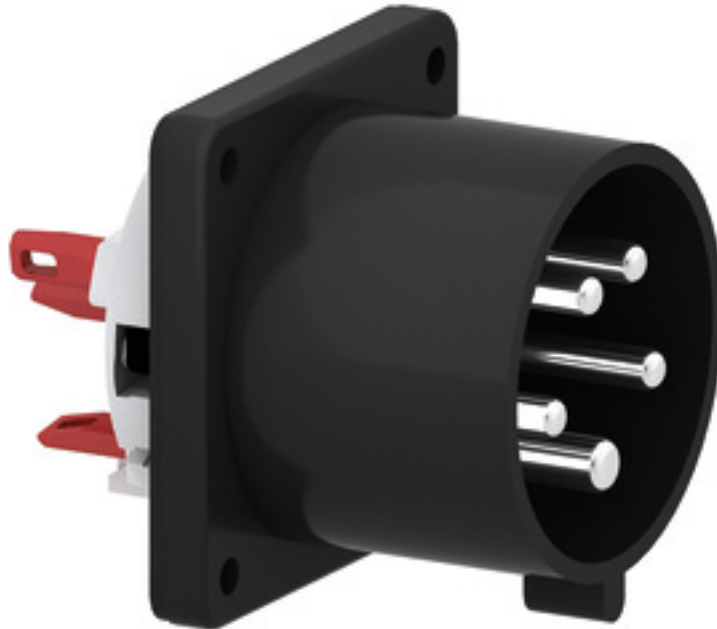

Flanged appliance inlet, black for event technology - for Event technology

Product description	
BALS-Prd.-Nr	28298
EAN	4024941201711
Product category	Flanged appliance inlet Quick-Connect, straight
Current	32A
Number of poles	5p
Arrangement of phases	3p+N+PE
Position of earth contact	6 h
Voltage	200/346 - 240/415V~

Product description	
Frequency	50/60Hz
Protection degree	IP44
Colour code	red RAL 3000
Colour of appliance	Enclosure black RAL 9005
Connection design	screwless spring-clamp technology
Maximum conductor size	6,0 qmm
Cable entry	other
Height	75mm
Width	75mm
Depth	96mm
Flange size vertical in mm	75mm
Flange size horizontal in mm	75mm
Drill hole dist. vertical mm	60mm
Drill hole dist. horizontal mm	60mm
Material of enclosure	Polyamide
Contacts	The contact carrier is made of polyamide, the contacts are brass nickel plated