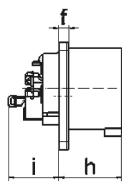

Flanged appliance inlet, black for event technology - for Event technology

Product description	
BALS-Prd.-Nr	28298
EAN	4024941201711
Product category	Flanged appliance inlet Quick-Connect, straight
Current	32A
Number of poles	5p
Arrangement of phases	3p+N+PE
Position of earth contact	6 h
Voltage	200/346 - 240/415V~

Product description	
Frequency	50/60Hz
Protection degree	IP44
Colour code	red RAL 3000
Colour of appliance	Enclosure black RAL 9005
Connection design	screwless spring-clamp technology
Maximum conductor size	6,0 qmm
Cable entry	other
Height	75mm
Width	75mm
Depth	96mm
Flange size vertical in mm	75mm
Flange size horizontal in mm	75mm
Drill hole dist. vertical mm	60mm
Drill hole dist. horizontal mm	60mm
Material of enclosure	Polyamide
Contacts	The contact carrier is made of polyamide, the contacts are brass nickel plated

Logistics data	
Weight/pcs	0.18 kg / Piece
Packaging	Bag
Content amount	1 ST

Logistics data	
EAN	4024941201711
Length	96 mm
Width	75 mm
Height	75 mm
Weight	0.181 kg
Volume	540 ccm
Packaging	Carton
Content amount	10 ST
EAN	4024941840545
Length	128 mm
Width	225 mm
Height	399 mm
Weight	2.059 kg
Volume	11,491.2 ccm

Ampere Polzahl	16 3	16 4	16 5	32 3	32 4	32 5
a	75,0	75,0	75,0	75,0	75,0	75,0
b	75,0	75,0	75,0	75,0	75,0	75,0
c	60,0	60,0	60,0	60,0	60,0	60,0
d	60,0	60,0	60,0	60,0	60,0	60,0
e ø	5,5	5,5	5,5	5,5	5,5	5,5
f	7,0	7,0	7,0	7,0	7,0	7,0
h	43,0	43,0	43,0	53,0	53,0	53,0
i	39,0	39,0	39,0	43,0	43,0	43,0
k ø	42,0	48,0	61,0	57,0	57,0	60,0
l	-	-	5,0	2,0	2,0	-
m	30,0	30,0	25,0	28,0	28,0	30,0
Leiter mm ² min	1	1	1	2,5	2,5	2,5
Leiter mm ² max	2,5	2,5	2,5	6	6	6