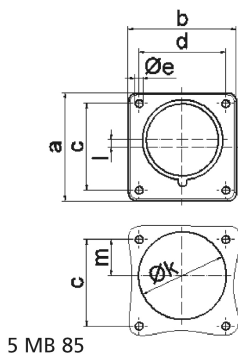

Flanged appliance inlet, black for event technology - for Event technology

Product description	
BALS-Prd.-Nr	28298
EAN	4024941201711
Product category	Flanged appliance inlet Quick-Connect, straight
Current	32A
Number of poles	5p
Arrangement of phases	3p+N+PE
Position of earth contact	6 h
Voltage	200/346 - 240/415V~

Product description	
Frequency	50/60Hz
Protection degree	IP44
Colour code	red RAL 3000
Colour of appliance	Enclosure black RAL 9005
Connection design	screwless spring-clamp technology
Maximum conductor size	6,0 qmm
Cable entry	other
Height	75mm
Width	75mm
Depth	96mm
Flange size vertical in mm	75mm
Flange size horizontal in mm	75mm
Drill hole dist. vertical mm	60mm
Drill hole dist. horizontal mm	60mm
Material of enclosure	Polyamide
Contacts	The contact carrier is made of polyamide, the contacts are brass nickel plated

Logistics data	
Weight/pcs	0.18 kg / Piece
Packaging	Bag
Content amount	1 ST

Logistics data	
EAN	4024941201711
Length	96 mm
Width	75 mm
Height	75 mm
Weight	0.181 kg
Volume	540 ccm
Packaging	Carton
Content amount	10 ST
EAN	4024941840545
Length	128 mm
Width	225 mm
Height	399 mm
Weight	2.059 kg
Volume	11,491.2 ccm

Ampere Polzahl	16 3	16 4	16 5	32 3	32 4	32 5
a	75,0	75,0	75,0	75,0	75,0	75,0
b	75,0	75,0	75,0	75,0	75,0	75,0
c	60,0	60,0	60,0	60,0	60,0	60,0
d	60,0	60,0	60,0	60,0	60,0	60,0
e ø	5,5	5,5	5,5	5,5	5,5	5,5
f	7,0	7,0	7,0	7,0	7,0	7,0
h	43,0	43,0	43,0	53,0	53,0	53,0
i	39,0	39,0	39,0	43,0	43,0	43,0
k ø	42,0	48,0	61,0	57,0	57,0	60,0
l	-	-	5,0	2,0	2,0	-
m	30,0	30,0	25,0	28,0	28,0	30,0
Leiter mm ² min	1	1	1	2,5	2,5	2,5
Leiter mm ² max	2,5	2,5	2,5	6	6	6