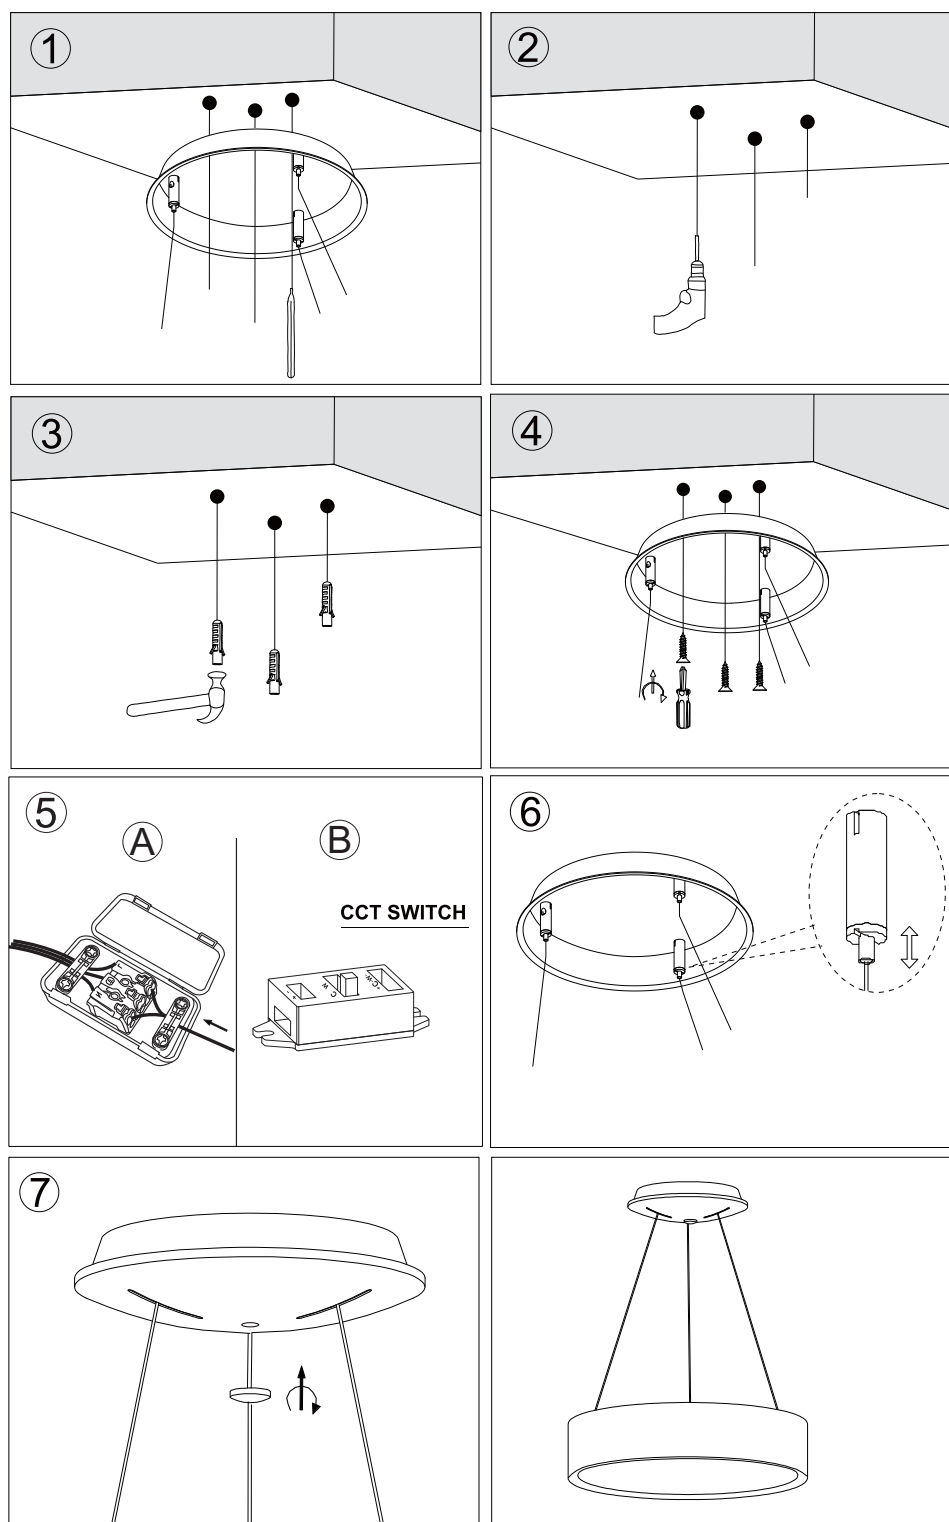

Artikel Nr. / Article No.: 342183-186

Pendelleuchte, Sculptoris / Pendant lamp Sculptoris

220-240V AC/50-60Hz, 400 mm / 30 W, 600 mm / 42 W, 800 mm / 60 W

Achtung! Für diese Arbeiten müssen Sie die Spannungsversorgung trennen.

Attention! For this work you must turn off the power supply.

N = Blau • ⊕ = Gelb / Grün • L = Braun
N = Blue • ⊕ = Yellow / Green • L = Brown

Die Leuchte enthält eine Lichtquelle der Energieeffizienzklasse E.
The luminaire contains a light source of energy efficiency classes E.