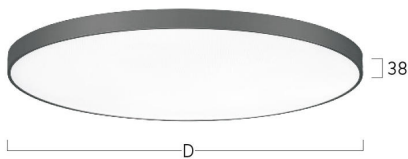

lightnet

Basic-A5

Surface mounted luminaire - Direct light distribution

Article code: BA5OBL-830M-D300

Illustrations may only be similar and serve as an orientation.

Basic-A5. LED. Surface mounted luminaire for wall or ceiling mounting with minimalist edge. Luminaire body made of high-quality aluminum profile. Surface finish Jet Black. Direct only light distribution. Colour temperature: 3000K (Warm White). Colour Rendering Index (CRI): >80. Opal diffuser for enhanced light transmission and perfect uniform illumination. Dimmable DALI. DxH (round). D=300mm. H=38mm. Medium-power

Basic-A5

Surface mounted luminaire - Direct light distribution

Article code: BA5OBL-830M-D300

Customer / Project: _____

Note: _____

Productname	Basic-A5
Lamp	LED
Installation Type	Surface mounted luminaire
Surface finish	Jet Black
Light characteristics	Direct light distribution
Colour temperature	3000K
Colour Rendering Index (CRI)	CRI>80
Optical system	Opal diffuser
Control	Dimmable (DALI)
Length L/Diameter D (mm)	D=300mm
Height H (mm)	H=38mm
Current/Power	Medium-Power
Luminous Flux	655lm
Power consumption	7W
Degree of protection	IP40
Certification	Prüfzeichen: ENEC
LED lifetime	L85B10 (tq 25°C) = 50.000h
Photometric code	8 30 / 3 3 9
Photobiological class	RG0 (EN62471)
Indoor/Outdoor	Indoor: ta [ambient] max. 25°C
Weight (kg)	2,6kg