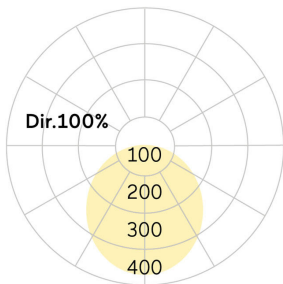

lightnet

Basic-A5

Surface mounted luminaire - Direct light distribution

Article code: BA5OBL-830M-D300

Illustrations may only be similar and serve as an orientation.

Basic-A5. LED. Surface mounted luminaire for wall or ceiling mounting with minimalist edge. Luminaire body made of high-quality aluminum profile. Surface finish Jet Black. Direct only light distribution. Colour temperature: 3000K (Warm White). Colour Rendering Index (CRI): >80. Opal diffuser for enhanced light transmission and perfect uniform illumination. Dimmable DALI. DxH (round). D=300mm. H=38mm. Medium-power

current. 655lm. 7W. 2,6kg. Binning initial <= MacAdam 3. IP40. Protection class I. CE, UKCA marking. Prüfzeichen: ENEC. IK02. 220-240V. 50-60 Hz. RG0 (EN62471). Luminous flux reduction up to 0,3%/1.000 operating hours. Nominal failure rate: 0,2%/1.000 operating hours. L85B10 (tq 25°C) = 50.000h. 5 years warranty. Manufacturer: Lightnet GmbH, ISO 9001:2015 and 50001:2018 certified.

Basic-A5

Surface mounted luminaire - Direct light distribution

Article code: BA5OBL-830M-D300

Customer / Project: _____

Note: _____

Productname	Basic-A5
Lamp	LED
Installation Type	Surface mounted luminaire
Surface finish	Jet Black
Light characteristics	Direct light distribution
Colour temperature	3000K
Colour Rendering Index (CRI)	CRI>80
Optical system	Opal diffuser
Control	Dimmable (DALI)
Length L/Diameter D (mm)	D=300mm
Height H (mm)	H=38mm
Current/Power	Medium-Power
Luminous Flux	655lm
Power consumption	7W
Degree of protection	IP40
Certification	Prüfzeichen: ENEC
LED lifetime	L85B10 (tq 25°C) = 50.000h
Photometric code	8 30 / 3 3 9
Photobiological class	RG0 (EN62471)
Indoor/Outdoor	Indoor: ta [ambient] max. 25°C
Weight (kg)	2,6kg