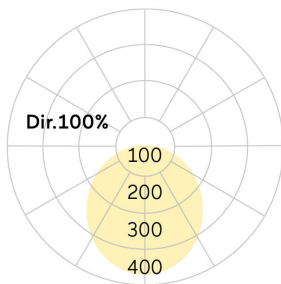

## Basic-G5

Pendant luminaire - Direct light distribution

Article code: BG5OSL-830H-D800-P

Illustrations may only be similar and serve as an orientation.

Basic-G5. LED. Pendant luminaire. Luminaire body with 38mm visible overall height and minimalist edge of only 5mm. Luminaire body made of high-quality aluminum profile. Surface finish Radiant Silver. Direct only light distribution. Colour temperature: 3000K (Warm White). Colour Rendering Index (CRI): >80. Opal diffuser for enhanced light transmission and perfect uniform illumination. Dimmable DALI. DxH (round). D=800mm. H=38mm. Rod suspension with ceiling rose (Set). Pendant

length on request. Ceiling rose: Matching luminaire's surface colour. High-power current. 6685lm. 54W. 9,5kg. Binning initial <= MacAdam 3. IP40. Protection class I. CE, UKCA marking. Prüfzeichen: ENEC. IK02. 220-240V. 50-60 Hz. RG0 (EN62471). Luminous flux reduction up to 0,4%/1.000 operating hours. Nominal failure rate: 0,2%/1.000 operating hours. L80B10 (tq 25°C) = 50.000h. 5 years warranty. Manufacturer: Lightnet GmbH, ISO 9001:2015 and 50001:2018 certified.

## Basic-G5

Pendant luminaire - Direct light distribution

Article code: BG5OSL-830H-D800-P

Customer / Project: \_\_\_\_\_

Note: \_\_\_\_\_

Productname	Basic-G5
Lamp	LED
Installation Type	Pendant luminaire
Surface finish	Radiant Silver
Light characteristics	Direct light distribution
Colour temperature	3000K
Colour Rendering Index (CRI)	CRI>80
Optical system	Opal diffuser
Control	Dimmable (DALI)
Length L/Diameter D (mm)	D=800mm
Height H (mm)	H=38mm
Current/Power	High-Power
Luminous Flux	6685lm
Power consumption	54W
Suspension	Rod susp. (Set)
Ceiling rose colour	Ceiling rose: Matching luminaire`s surface colour
Pendant length (mm)	Pendant length on request
Degree of protection	IP40
Certification	Prüfzeichen: ENEC
LED lifetime	L80B10 (tq 25°C) = 50.000h
Photometric code	8 30 / 3 3 9
Photobiological class	RG0 (EN62471)
Indoor/Outdoor	Indoor: ta [ambient] max. 25°C
Weight (kg)	9,5kg