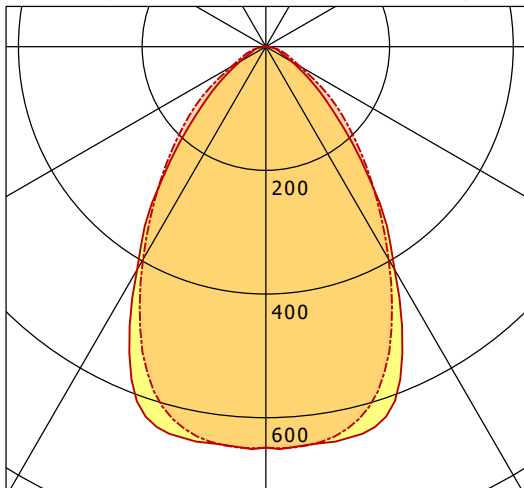

LK-L 070.10830.2245.U19/DALI

Lichtkanal 070 | Light-Insert (APB, 1xLED 24W 830/3000K 3630lm)

— C0/C180 cd / 1000 lm - - - C90/C270

	C0	C90	C180	C270
0°	649	649	649	649
15°	643	614	643	614
30°	416	397	416	397
45°	166	196	166	196
60°	49	64	49	64
75°	19	24	19	24
90°	0	0	0	0
cd / 1000 lm				

Offset [m] Cone width [m] Illuminance [lx]

η	LED
Efficiency	151 lm/W
Direct/Indirect	↓ 100% / ↑ 0%
System Power	24 W
UGR	X=4H, Y=8H
Reflection factors	70/50/20
UGR C0/C180	17.7
UGR C90/C270	18.5
CIE Flux Codes	72 93 98 100 100
Ra/CRI	>80