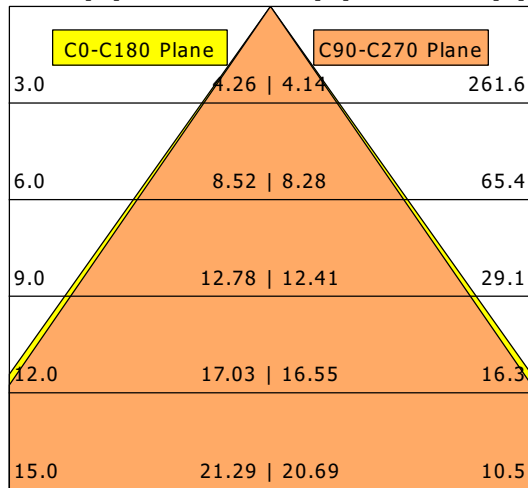

LK-L 070.10830.2245.U19/DALI

Lichtkanal 070 | Light-Insert (APB, 1xLED 24W 830/3000K 3630lm)

— C0/C180 cd / 1000 lm - - - C90/C270

	C0	C90	C180	C270
0°	649	649	649	649
15°	643	614	643	614
30°	416	397	416	397
45°	166	196	166	196
60°	49	64	49	64
75°	19	24	19	24
90°	0	0	0	0
cd / 1000 lm				

Offset [m] Cone width [m] Illuminance [lx]

η	LED
Efficiency	151 lm/W
Direct/Indirect	↓ 100% / ↑ 0%
System Power	24 W
UGR	X=4H, Y=8H
Reflection factors	70/50/20
UGR C0/C180	17.7
UGR C90/C270	18.5
CIE Flux Codes	72 93 98 100 100
Ra/CRI	>80