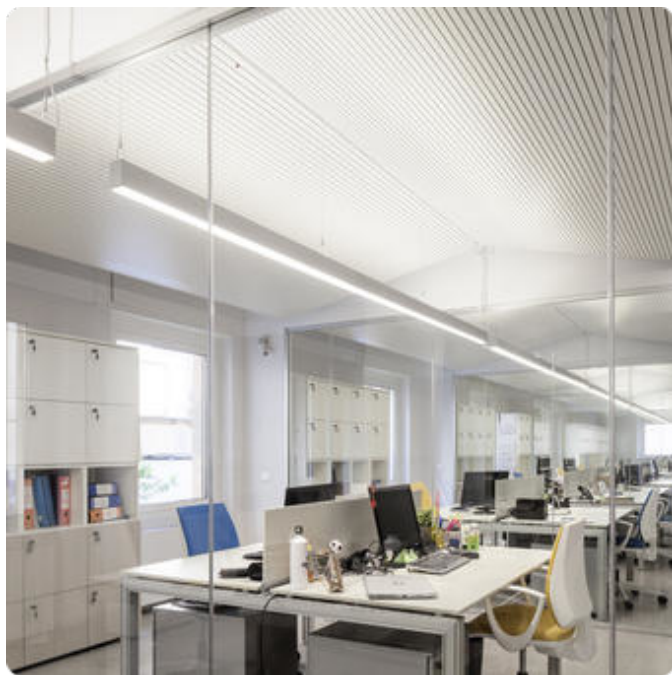

lightnet

Matric-R3

Pendant light-line - Direct/indirect light distribution

Article code: LR3OEE-840M-L1765-Y

Illustrations may only be similar and serve as an orientation.

Matric-R3. LED. Pendant light-line. Luminaire body made of high-quality aluminum profile. Surface finish Silver Anodised. Direct/indirect light distribution. Colour temperature: 4000K (Cool White). Colour Rendering Index (CRI): >80. Opal diffuser for enhanced light transmission and perfect uniform illumination. Switchable. LxWxH (rectangular). L=1765mm. W=55mm. H=85mm. Y-cord suspension with power supply cable and ceiling rose (Set). Pendant length max 1500mm. Power supply: transparent.

Matric-R3

Pendant light-line - Direct/indirect light distribution

Article code: LR3OEE-840M-L1765-Y

Customer / Project: _____

Note: _____

Productname	Matric-R3
Lamp	LED
Installation Type	Pendant light-line
Surface finish	Silver Anodised
Light characteristics	Direct/indirect light distribution
Colour temperature	4000K
Colour Rendering Index (CRI)	CRI>80
Optical system	Opal diffuser
Control	Switchable
Length L/Diameter D (mm)	L=1765mm
Width W (mm)	W=55mm
Height H (mm)	H=85mm
Current/Power	Medium-Power
Luminous Flux	7590lm
Power consumption	56W
Suspension	Y-susp. (Set)
Ceiling rose colour	Ceiling rose: Matching luminaire`s surface colour
Pendant length (mm)	Pendant length max 1500mm
Degree of protection	IP20
Certification	Prüfzeichen: ENEC
Cable Colour	Power supply: transparent
LED lifetime	L85B10 (tq 25°C) = 50.000h
Photometric code	8 40 / 3 3 9
Photobiological class	RG0 (EN62471)
Indoor/Outdoor	Indoor: ta [ambient] max. 25°C
Weight (kg)	6kg