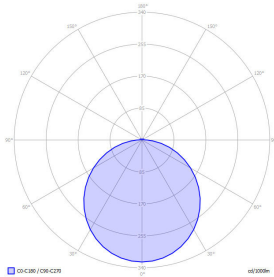

Basic-A6

Surface mounted luminaire - Direct only omnidirectional light distribution

Article code: BA6FSE-830M-D300

Illustrations may only be similar and serve as an orientation.

Basic-A6. LED. Surface mounted luminaire for wall or ceiling mounting. Luminaire body made of high-quality aluminum profile. Surface finish Radiant Silver. Direct only omnidirectional light distribution. Colour temperature: 3000K (Warm White). Colour Rendering Index (CRI): >80. Ambient diffuser made of frosted methacrylate for enhanced light transmission and perfect uniform illumination. Switchable. DxH (round). D=300mm. H=35+25mm.

Basic-A6

Surface mounted luminaire - Direct only omnidirectional light distribution

Article code: BA6FSE-830M-D300

Customer / Project: _____

Note: _____

Productname	Basic-A6
Lamp	LED
Installation Type	Surface mounted luminaire
Surface finish	Radiant Silver
Light characteristics	Direct only omnidirectional light distribution
Colour temperature	3000K
Colour Rendering Index (CRI)	CRI>80
Optical system	Ambient diffuser
Control	Switchable
Length L/Diameter D (mm)	D=300mm
Height H (mm)	H=35+25mm
Current/Power	Medium-Power
Luminous Flux	898lm
Power consumption	7W
Degree of protection	IP20
Certification	Prüfzeichen: ENEC
LED lifetime	L85B10 (tq 25°C) = 50.000h
Photometric code	8 30 / 3 3 9
Photobiological class	RG0 (EN62471)
Indoor/Outdoor	Indoor: ta [ambient] max. 25°C
Weight (kg)	2kg