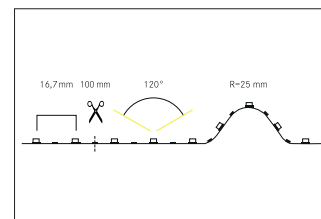

QualityFlex Performance flex lighting 30 m, CRI > 95, 1,5 W / m, IP00

Artikel-Nr. 19300127

QualityFlex Performance flex lighting 30 m, CRI > 95, 1,5 W / m, IP00, white, 2.700K, CRI > 95. LED flex lighting for decorative, technical as well as efficient lighting of light covers, linear applications and backlighting, basic or general lighting of rooms, architectural applications and for areas where high illumination is required, such as indirect or direct lighting, luminous ceilings, gastronomy lighting and much more. Länge: 30000.0 mm Lampenleistung je Meter: 1.5 W/m, Lichtstrom je Meter: 130.0 lm/m, Schutzart raumseitig: IP00, Schutzklasse: III, Spannung: 24V DC, Abstrahlwinkel: 120.0 °, 60 LEDs pro Meter, Chip-Abstand (Short Pitch) : 16,7mm. Zur Individuellen Anwendung kann die LED-Flexplatine alle 100 mm eingekürzt werden. Die maximale Systemlänge von 30.000mm darf mit einer Einspeisung nicht überschritten werden. This luminaire contains incorporated and non-exchangeable LED light sources

Artikel-Nr.	19300127
Stand:	06.12.2021 17:38

Colour temperature	2700 K
Light colour	White
Luminous flux per meter	130 lm/m
Power	45 W
Lamp power per meter	1,5 W/m
Beam angle	120 °
Length	30,000 mm
Width	10 mm
Aufbauhöhe	1.4 mm
Length of individual sections	100 mm
Degree of protection	IP00
Protection class	III

McAdam-Step	McAdam-Step 5
Short Pitch	16.7 mm
Number of lamps per meter	60 Qty
Voltage	24V
Voltage type	DC
Ambient temperature	-10 °C bis +40 °C
Control	Dimming depending on driver
Circuit type	Parallel conduction
Length of the connection line	350 mm
Colour rendering	CRI > 95
Maximum module length	30,000 mm