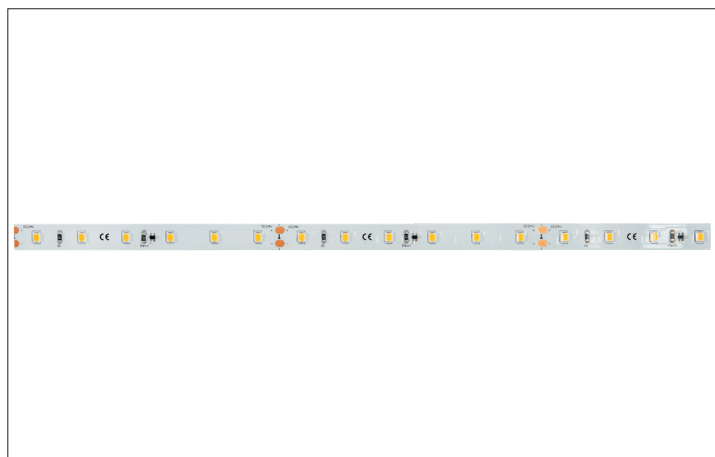

QualityFlex Performance flex lighting 30 m, CRI > 95, 1,5 W / m, IP00

Artikel-Nr. 19300127

QualityFlex Performance flex lighting 30 m, CRI > 95, 1,5 W / m, IP00, white, 2.700K, CRI > 95. LED flex lighting for decorative, technical as well as efficient lighting of light covers, linear applications and backlighting, basic or general lighting of rooms, architectural applications and for areas where high illumination is required, such as indirect or direct lighting, luminous ceilings, gastronomy lighting and much more. Länge: 30000.0 mm Lampenleistung je Meter: 1.5 W/m, Lichtstrom je Meter: 130.0 lm/m, Schutzart raumseitig: IP00, Schutzklasse: III, Spannung: 24V DC, Abstrahlwinkel: 120.0 °, 60 LEDs pro Meter, Chip-Abstand (Short Pitch) : 16,7mm. Zur Individuellen Anwendung kann die LED-Flexplatine alle 100 mm eingekürzt werden. Die maximale Systemlänge von 30.000mm darf mit einer Einspeisung nicht überschritten werden. This luminaire contains incorporated and non-exchangeable LED light sources

Artikel-Nr.	19300127
Stand:	06.12.2021 17:38

Colour temperature	2700 K
Light colour	White
Luminous flux per meter	130 lm/m
Power	45 W
Lamp power per meter	1,5 W/m
Beam angle	120 °
Length	30,000 mm
Width	10 mm
Aufbauhöhe	1.4 mm
Length of individual sections	100 mm
Degree of protection	IP00
Protection class	III

McAdam-Step	McAdam-Step 5
Short Pitch	16.7 mm
Number of lamps per meter	60 Qty
Voltage	24V
Voltage type	DC
Ambient temperature	-10 °C bis +40 °C
Control	Dimming depending on driver
Circuit type	Parallel conduction
Length of the connection line	350 mm
Colour rendering	CRI > 95
Maximum module length	30,000 mm