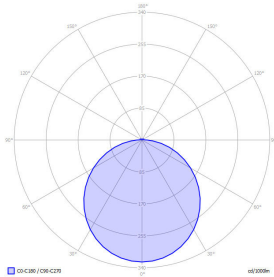

Basic-A6

Surface mounted luminaire - Direct only omnidirectional light distribution

Article code: BA6FSE-830M-D500

Illustrations may only be similar and serve as an orientation.

Basic-A6. LED. Surface mounted luminaire for wall or ceiling mounting. Luminaire body made of high-quality aluminum profile. Surface finish Radiant Silver. Direct only omnidirectional light distribution. Colour temperature: 3000K (Warm White). Colour Rendering Index (CRI): >80. Ambient diffuser made of frosted methacrylate for enhanced light transmission and perfect uniform illumination. Switchable. DxH (round). D=500mm. H=35+25mm.

Basic-A6

Surface mounted luminaire - Direct only omnidirectional light distribution

Article code: BA6FSE-830M-D500

Customer / Project: _____

Note: _____

Productname	Basic-A6
Lamp	LED
Installation Type	Surface mounted luminaire
Surface finish	Radiant Silver
Light characteristics	Direct only omnidirectional light distribution
Colour temperature	3000K
Colour Rendering Index (CRI)	CRI>80
Optical system	Ambient diffuser
Control	Switchable
Length L/Diameter D (mm)	D=500mm
Height H (mm)	H=35+25mm
Current/Power	Medium-Power
Luminous Flux	2291lm
Power consumption	17W
Degree of protection	IP20
Certification	Prüfzeichen: ENEC
LED lifetime	L85B10 (tq 25°C) = 50.000h
Photometric code	8 30 / 3 3 9
Photobiological class	RG0 (EN62471)
Indoor/Outdoor	Indoor: ta [ambient] max. 25°C
Weight (kg)	4,9kg