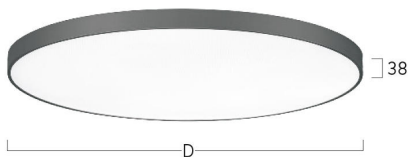

lightnet

Basic-A5

Surface mounted luminaire - Direct light distribution

Article code: BA5ABL-840M-D600

Illustrations may only be similar and serve as an orientation.

Basic-A5. LED. Surface mounted luminaire for wall or ceiling mounting with minimalist edge. Luminaire body made of high-quality aluminum profile. Surface finish Jet Black. Direct only light distribution. Colour temperature: 4000K (Cool White). Colour Rendering Index (CRI): >80. Microprismatic screen for uniform illumination and reduced luminance in office areas. UGR<=19. Dimmable DALI. DxH (round). D=600mm. H=38mm. Medium-power current.

lightnet

Basic-A5

Surface mounted luminaire - Direct light distribution

Article code: BA5ABL-840M-D600

Customer / Project: _____

Note: _____

Productname	Basic-A5
Lamp	LED
Installation Type	Surface mounted luminaire
Surface finish	Jet Black
Light characteristics	Direct light distribution
Colour temperature	4000K
Colour Rendering Index (CRI)	CRI>80
Optical system	Microprismatic screen
Control	Dimmable (DALI)
Length L/Diameter D (mm)	D=600mm
Height H (mm)	H=38mm
Current/Power	Medium-Power
Luminous Flux	3390lm
Power consumption	25W
Degree of protection	IP40
Certification	Prüfzeichen: ENEC
LED lifetime	L85B10 (tq 25°C) = 50.000h
UGR	UGR<=19
Photometric code	8 40 / 3 3 9
Photobiological class	RG0 (EN62471)
Indoor/Outdoor	Indoor: ta [ambient] max. 25°C
Weight (kg)	8,8kg