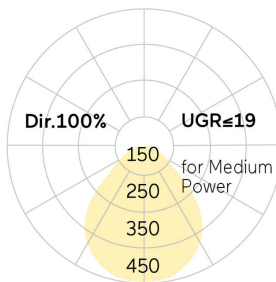

lightnet

Basic-A5

Surface mounted luminaire - Direct light distribution

Article code: BA5ABL-840M-D600

Illustrations may only be similar and serve as an orientation.

Basic-A5. LED. Surface mounted luminaire for wall or ceiling mounting with minimalist edge. Luminaire body made of high-quality aluminum profile. Surface finish Jet Black. Direct only light distribution. Colour temperature: 4000K (Cool White). Colour Rendering Index (CRI): >80. Microprismatic screen for uniform illumination and reduced luminance in office areas. UGR<=19. Dimmable DALI. DxH (round). D=600mm. H=38mm. Medium-power current.

3390lm. 25W. 8,8kg. Binning initial <= MacAdam 3. IP40. Protection class I. CE, UKCA marking. Prüfzeichen: ENEC. IK02. 220-240V. 50-60 Hz. RG0 (EN62471). Luminous flux reduction up to 0,3%/1.000 operating hours. Nominal failure rate: 0,2%/1.000 operating hours. L85B10 (tq 25°C) = 50.000h. 5 years warranty. Manufacturer: Lightnet GmbH, ISO 9001:2015 and 50001:2018 certified.

lightnet

Basic-A5

Surface mounted luminaire - Direct light distribution

Article code: BA5ABL-840M-D600

Customer / Project: _____

Note: _____

Productname	Basic-A5
Lamp	LED
Installation Type	Surface mounted luminaire
Surface finish	Jet Black
Light characteristics	Direct light distribution
Colour temperature	4000K
Colour Rendering Index (CRI)	CRI>80
Optical system	Microprismatic screen
Control	Dimmable (DALI)
Length L/Diameter D (mm)	D=600mm
Height H (mm)	H=38mm
Current/Power	Medium-Power
Luminous Flux	3390lm
Power consumption	25W
Degree of protection	IP40
Certification	Prüfzeichen: ENEC
LED lifetime	L85B10 (tq 25°C) = 50.000h
UGR	UGR<=19
Photometric code	8 40 / 3 3 9
Photobiological class	RG0 (EN62471)
Indoor/Outdoor	Indoor: ta [ambient] max. 25°C
Weight (kg)	8,8kg