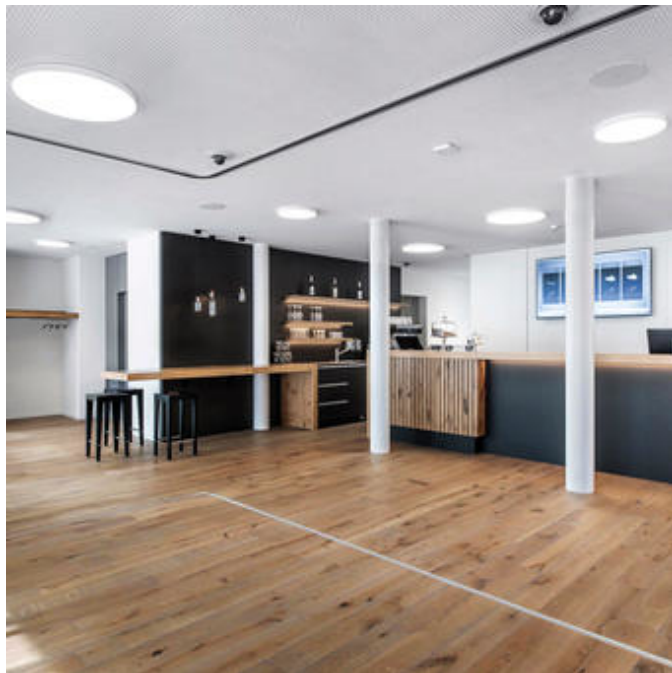

lightnet

Basic-A5

Surface mounted luminaire - Direct light distribution

Article code: BA5ABL-840M-D600

Illustrations may only be similar and serve as an orientation.

Basic-A5. LED. Surface mounted luminaire for wall or ceiling mounting with minimalist edge. Luminaire body made of high-quality aluminum profile. Surface finish Jet Black. Direct only light distribution. Colour temperature: 4000K (Cool White). Colour Rendering Index (CRI): >80. Microprismatic screen for uniform illumination and reduced luminance in office areas. UGR<=19. Dimmable DALI. DxH (round). D=600mm. H=38mm. Medium-power current.

lightnet

Basic-A5

Surface mounted luminaire - Direct light distribution

Article code: BA5ABL-840M-D600

Customer / Project: _____

Note: _____

Productname	Basic-A5
Lamp	LED
Installation Type	Surface mounted luminaire
Surface finish	Jet Black
Light characteristics	Direct light distribution
Colour temperature	4000K
Colour Rendering Index (CRI)	CRI>80
Optical system	Microprismatic screen
Control	Dimmable (DALI)
Length L/Diameter D (mm)	D=600mm
Height H (mm)	H=38mm
Current/Power	Medium-Power
Luminous Flux	3390lm
Power consumption	25W
Degree of protection	IP40
Certification	Prüfzeichen: ENEC
LED lifetime	L85B10 (tq 25°C) = 50.000h
UGR	UGR<=19
Photometric code	8 40 / 3 3 9
Photobiological class	RG0 (EN62471)
Indoor/Outdoor	Indoor: ta [ambient] max. 25°C
Weight (kg)	8,8kg