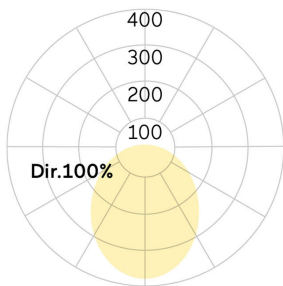

lightnet

Matric-G5

Pendant light-line - Direct light distribution

Article code: LG5OEE-830M-L1182-Y

Customer / Project: _____

Note: _____

Productname	Matric-G5
Lamp	LED
Installation Type	Pendant light-line
Surface finish	Silver Anodised
Light characteristics	Direct light distribution
Colour temperature	3000K
Colour Rendering Index (CRI)	CRI>80
Optical system	Opal diffuser
Control	Switchable
Length L/Diameter D (mm)	L=1182mm
Width W (mm)	W=81mm
Height H (mm)	H=81mm
Current/Power	Medium-Power
Luminous Flux	3086lm
Power consumption	26W
Suspension	Y-susp. (Set)
Ceiling rose colour	Ceiling rose: Matching luminaire`s surface colour
Pendant length (mm)	Pendant length max 1500mm
Degree of protection	IP20
Certification	Prüfzeichen: ENEC
Cable Colour	Power supply: transparent
LED lifetime	L85B10 (tq 25°C) = 50.000h
Photometric code	8 30 / 3 3 9
Photobiological class	RG0 (EN62471)
Indoor/Outdoor	Indoor: ta [ambient] max. 25°C
Weight (kg)	4,3kg