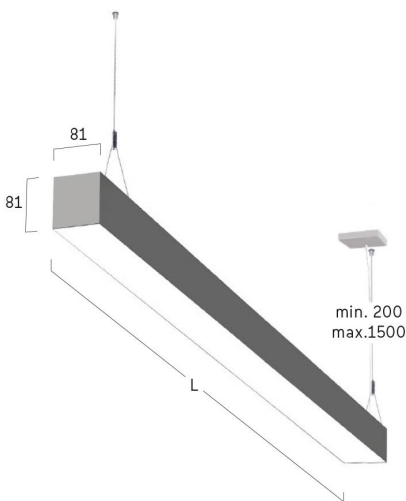

lightnet

Matric-G5

Pendant light-line - Direct light distribution

Article code: LG5OEE-830M-L1182-Y

Illustrations may only be similar and serve as an orientation.

Matric-G5. LED. Pendant light-line. Luminaire body made of high-quality aluminum profile. Surface finish Silver Anodised. Direct only light distribution. Colour temperature: 3000K (Warm White). Colour Rendering Index (CRI): >80. Opal diffuser for enhanced light transmission and perfect uniform illumination. Switchable. LxWxH (rectangular). L=1182mm. W=81mm. H=81mm. Y-cord suspension with power supply cable and ceiling rose (Set). Pendant length max 1500mm. Power supply: transparent. Ceiling rose:

lightnet

Matric-G5

Pendant light-line - Direct light distribution

Article code: LG5OEE-830M-L1182-Y

Customer / Project: _____

Note: _____

Productname	Matric-G5
Lamp	LED
Installation Type	Pendant light-line
Surface finish	Silver Anodised
Light characteristics	Direct light distribution
Colour temperature	3000K
Colour Rendering Index (CRI)	CRI>80
Optical system	Opal diffuser
Control	Switchable
Length L/Diameter D (mm)	L=1182mm
Width W (mm)	W=81mm
Height H (mm)	H=81mm
Current/Power	Medium-Power
Luminous Flux	3086lm
Power consumption	26W
Suspension	Y-susp. (Set)
Ceiling rose colour	Ceiling rose: Matching luminaire`s surface colour
Pendant length (mm)	Pendant length max 1500mm
Degree of protection	IP20
Certification	Prüfzeichen: ENEC
Cable Colour	Power supply: transparent
LED lifetime	L85B10 (tq 25°C) = 50.000h
Photometric code	8 30 / 3 3 9
Photobiological class	RG0 (EN62471)
Indoor/Outdoor	Indoor: ta [ambient] max. 25°C
Weight (kg)	4,3kg