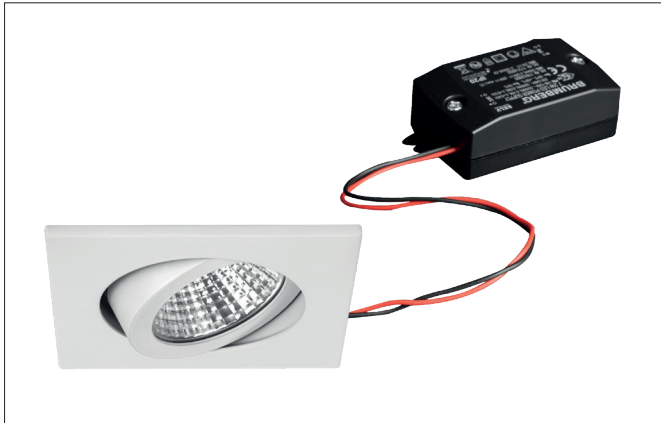

## BB05 LED recessed spot set, on/off switchable

Article no. 38365073

Light.  
For Generations.

### Tender

LED recessed spot set, on/off switchable, Square. Toolless ceiling installation by installation springs. Ceiling cut-out Ø 68 mm, Installation depth 38 mm, Length 82 mm, Width 82 mm, Weight 0,138 kg, Reflector silver with rotationssymmetrical, deep, wide distributed light intensity. optimal light distribution due to a polycarbonat clear cover. Luminous flux 630 lm, Power 1 x 6 W, System Efficiency 105 lm/W, Light colour warm white, Correlated color temperature (CCT) 3.000 K, Colour rendering index CRI > 80, Rated life time L80/B20 at 25 °C: 50000 h, Housing material: Aluminium / Polycarbonate, Colour: White, Permissible ambient temperature (ta): -20 °C - +25 °C, Protection class (EN 61140): II, Degree of protection (DIN EN 60529): IP20. With electronic driver, on/off switchable.

Article data	
Article no.	38365073
GTIN	4251433916772
Series name	BB05
Short description	LED recessed spot set, on/off switchable
Material	Aluminium / Polycarbonate
Colour	White
Type of surface	Glossy
Shape	Square
Built-in diameter	68 mm
Installation depth	38 mm
Length	82 mm
Width	82 mm
Height	2 mm
Weight	0.138 kg

**BB05 LED recessed spot set, on/off switchable**

Article no. 38365073

Light.  
For Generations.

Lighting technology	
Colour temperature	3.000 K
Light colour	White
Light output	Direct
Luminous flux	630 lm
System efficiency	105 lm/W
Colour rendering	CRI > 80
Reflector	High-gloss
Reflektorfarbe	silver
Beam angle	38°
Light sharing	Symmetric