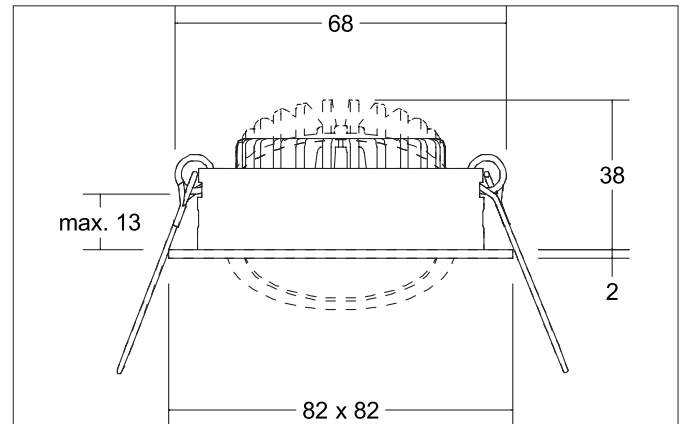

## BB05 LED recessed spot set, on/off switchable

Article no. 38365073

Light.  
For Generations.

### Tender

LED recessed spot set, on/off switchable, Square. Toolless ceiling installation by installation springs. Ceiling cut-out Ø 68 mm, Installation depth 38 mm, Length 82 mm, Width 82 mm, Weight 0,138 kg, Reflector silver with rotationssymmetrical, deep, wide distributed light intensity. optimal light distribution due to a polycarbonat clear cover. Luminous flux 630 lm, Power 1 x 6 W, System Efficiency 105 lm/W, Light colour warm white, Correlated color temperature (CCT) 3.000 K, Colour rendering index CRI > 80, Rated life time L80/B20 at 25 °C: 50000 h, Housing material: Aluminium / Polycarbonate, Colour: White, Permissible ambient temperature (ta): -20 °C - +25 °C, Protection class (EN 61140): II, Degree of protection (DIN EN 60529): IP20. With electronic driver, on/off switchable.

Article data	
Article no.	38365073
GTIN	4251433916772
Series name	BB05
Short description	LED recessed spot set, on/off switchable
Material	Aluminium / Polycarbonate
Colour	White
Type of surface	Glossy
Shape	Square
Built-in diameter	68 mm
Installation depth	38 mm
Length	82 mm
Width	82 mm
Height	2 mm
Weight	0.138 kg

Packing data	
Gross weight	0.178 kg
Length of packaging	95 mm
Packaging width	75 mm
Packaging hight	95 mm
Disposal at end of life	This product must not be disposed of with household waste. You are obliged, to dispose of such electrical waste separately. By disposing of electrical waste and other old or defective electronics separately, you support recycling or other forms of re-use. In that way you help to take care and to avoid that harmful substances get into the environment.