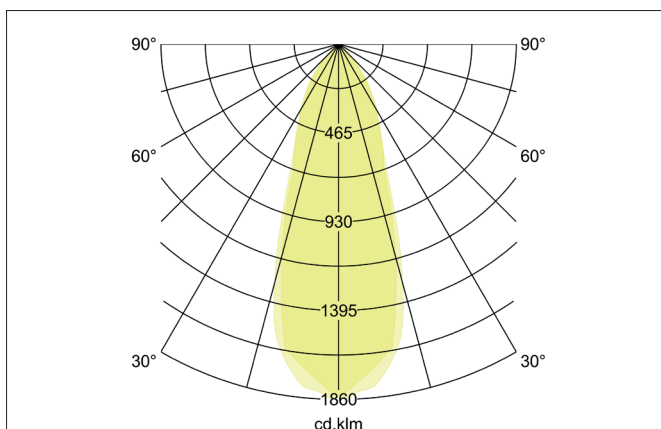

### Tender

LED recessed spot set, on/off switchable, Square. Toolless ceiling installation by installation springs. Ceiling cut-out Ø 68 mm, Installation depth 38 mm, Length 82 mm, Width 82 mm, Weight 0,138 kg, Reflector silver with rotationssymmetrical, deep, wide distributed light intensity. optimal light distribution due to a polycarbonat clear cover. Luminous flux 630 lm, Power 1 x 6 W, System Efficiency 105 lm/W, Light colour warm white, Correlated color temperature (CCT) 3.000 K, Colour rendering index CRI > 80, Rated life time L80/B20 at 25 °C: 50000 h, Housing material: Aluminium / Polycarbonate, Colour: White, Permissible ambient temperature (ta): -20 °C - +25 °C, Protection class (EN 61140): II, Degree of protection (DIN EN 60529): IP20. With electronic driver, on/off switchable.

Article data	
Article no.	38365073
GTIN	4251433916772
Series name	BB05
Short description	LED recessed spot set, on/off switchable
Material	Aluminium / Polycarbonate
Colour	White
Type of surface	Glossy
Shape	Square
Built-in diameter	68 mm
Installation depth	38 mm
Length	82 mm
Width	82 mm
Height	2 mm
Weight	0.138 kg

Operating technology of the luminaire	
Power	6 W
Voltage type	DC
Current	350 mA
Lamp	LED
Protection class	III
Degree of protection	IP20

Operating technology of driver	
Length	68 mm
Width	35 mm
Hight	21 mm
AC nominal voltage min	220 V
AC nominal voltage max	240 V
Frequenz max.	50 Hz
Frequenz max.	50 Hz
Dimmable	No
Control	on/off
Starting current	10 A (max.10ms)
Power min	1 W
Power	7.2 W
Current	350 mA
Degree of protection	IP20
Protection class	II
Flickerfrei	Yes