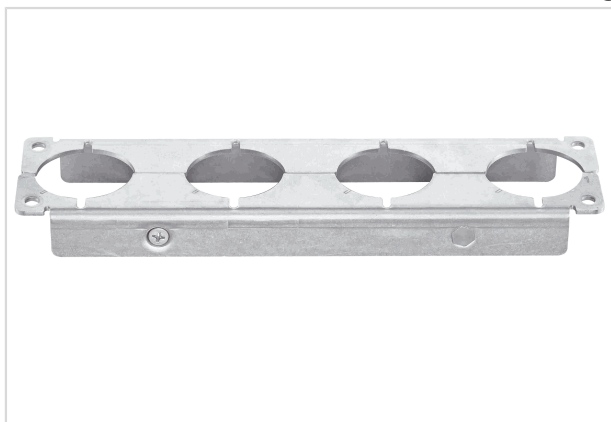

Frame Han 34HPR 4xHC650 TgV m

Image is for illustration purposes only. Please refer to product description.

Part number	09 11 034 9973
Specification	Frame Han 34HPR 4xHC650 TgV m
HARTING eCatalogue	https://b2b.harting.com/09110349973

Identification

Category	Accessories
Series of hoods/housings	Han [®] HPR
Type of accessory	Frame
Description of the accessory	for male inserts 4x Han [®] HC Modular 650

Version

Size	34 HPR
Details	lin angled construction
Pack contents	4x M4 screw 4x washer SK S4 2x M4 countersunk screw

Pushing Performance
Since 1945

Material properties

REACH SVHC substances	Not contained
California Proposition 65 substances	Yes
California Proposition 65 substances	Nickel

Commercial data

Packaging size	1
Net weight	249.2 g
Country of origin	Germany
European customs tariff number	85389099
GTIN	5713140194151
eCl@ss	27440210 Fixing element for industrial connectors