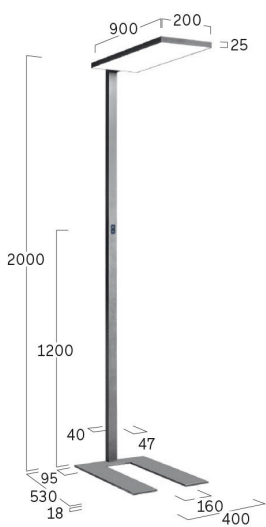

lightnet

Cubic-F1

Free standing luminaire - Direct/indirect light distribution

Article code: CF1AEX-830H-L900-U-A

Illustrations may only be similar and serve as an orientation.

Cubic-F1. LED. Free standing luminaire. Luminaire head with 25mm minimalist overall height. Luminaire body made of high-quality aluminum profile. Surface finish Silver Anodised. Direct/indirect light distribution. Colour temperature: 3000K (Warm White). Colour Rendering Index (CRI): >80. Microprismatic screen for uniform illumination and reduced luminance in office areas. UGR<=19. Separate stepless dimming of the direct/indirect light chambers. LxWxH (luminaire head, rectangular/Stand). L=

900mm. W=200mm. H=2000/25mm. High-power current. 14960lm. 114W. 20,1kg. Binning initial <= MacAdam 3. U-formed floor base matching luminaire's outer surface colour. Plug Schuko CEE 7/7 (Type E+F). IP20. Protection class I. CE, UKCA marking. IK02. 220-240V. 50-60 Hz. Luminous flux reduction up to 0,4%/1.000 operating hours. Nominal failure rate: 0,2%/1.000 operating hours. L80B10 (tq 25°C) = 50.000h. 5 years warranty. Manufacturer: Lightnet GmbH, ISO 9001:2015 and 50001:2018 certified.

lightnet

Cubic-F1

Free standing luminaire - Direct/indirect light distribution

Article code: CF1AEX-830H-L900-U-A

Customer / Project: _____

Note: _____

Productname	Cubic-F1
Lamp	LED
Installation Type	Free standing luminaire
Surface finish	Silver Anodised
Light characteristics	Direct/indirect light distribution
Colour temperature	3000K
Colour Rendering Index (CRI)	CRI>80
Optical system	Microprismatic screen
Control	Separately stepless dimmable
Length L/Diameter D (mm)	L=900mm
Width W (mm)	W=200mm
Height H (mm)	H=2000/25mm
Current/Power	High-Power
Luminous Flux	14960lm
Power consumption	114W
Base-Type	U-base
Plug	Schuko CEE 7/7 (E+F)
Degree of protection	IP20
LED lifetime	L80B10 (tq 25°C) = 50.000h
UGR	UGR<=19
Photometric code	8 30 / 3 3 9
Indoor/Outdoor	Indoor: ta [ambient] max. 25°C
Weight (kg)	20,1kg