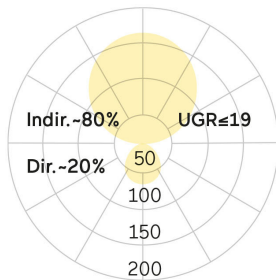

lightnet

Cubic-F1

Free standing luminaire - Direct/indirect light distribution

Article code: CF1AEX-830H-L900-U-A

Illustrations may only be similar and serve as an orientation.

Cubic-F1. LED. Free standing luminaire. Luminaire head with 25mm minimalist overall height. Luminaire body made of high-quality aluminum profile. Surface finish Silver Anodised. Direct/indirect light distribution. Colour temperature: 3000K (Warm White). Colour Rendering Index (CRI): >80. Microprismatic screen for uniform illumination and reduced luminance in office areas. UGR<=19. Separate stepless dimming of the direct/indirect light chambers. LxWxH (luminaire head, rectangular/Stand). L=

900mm. W=200mm. H=2000/25mm. High-power current. 14960lm. 114W. 20,1kg. Binning initial <= MacAdam 3. U-formed floor base matching luminaire's outer surface colour. Plug Schuko CEE 7/7 (Type E+F). IP20. Protection class I. CE, UKCA marking. IK02. 220-240V. 50-60 Hz. Luminous flux reduction up to 0,4%/1.000 operating hours. Nominal failure rate: 0,2%/1.000 operating hours. L80B10 (tq 25°C) = 50.000h. 5 years warranty. Manufacturer: Lightnet GmbH, ISO 9001:2015 and 50001:2018 certified.

lightnet

Cubic-F1

Free standing luminaire - Direct/indirect light distribution

Article code: CF1AEX-830H-L900-U-A

Customer / Project: _____

Note: _____

Productname	Cubic-F1
Lamp	LED
Installation Type	Free standing luminaire
Surface finish	Silver Anodised
Light characteristics	Direct/indirect light distribution
Colour temperature	3000K
Colour Rendering Index (CRI)	CRI>80
Optical system	Microprismatic screen
Control	Separately stepless dimmable
Length L/Diameter D (mm)	L=900mm
Width W (mm)	W=200mm
Height H (mm)	H=2000/25mm
Current/Power	High-Power
Luminous Flux	14960lm
Power consumption	114W
Base-Type	U-base
Plug	Schuko CEE 7/7 (E+F)
Degree of protection	IP20
LED lifetime	L80B10 (tq 25°C) = 50.000h
UGR	UGR<=19
Photometric code	8 30 / 3 3 9
Indoor/Outdoor	Indoor: ta [ambient] max. 25°C
Weight (kg)	20,1kg