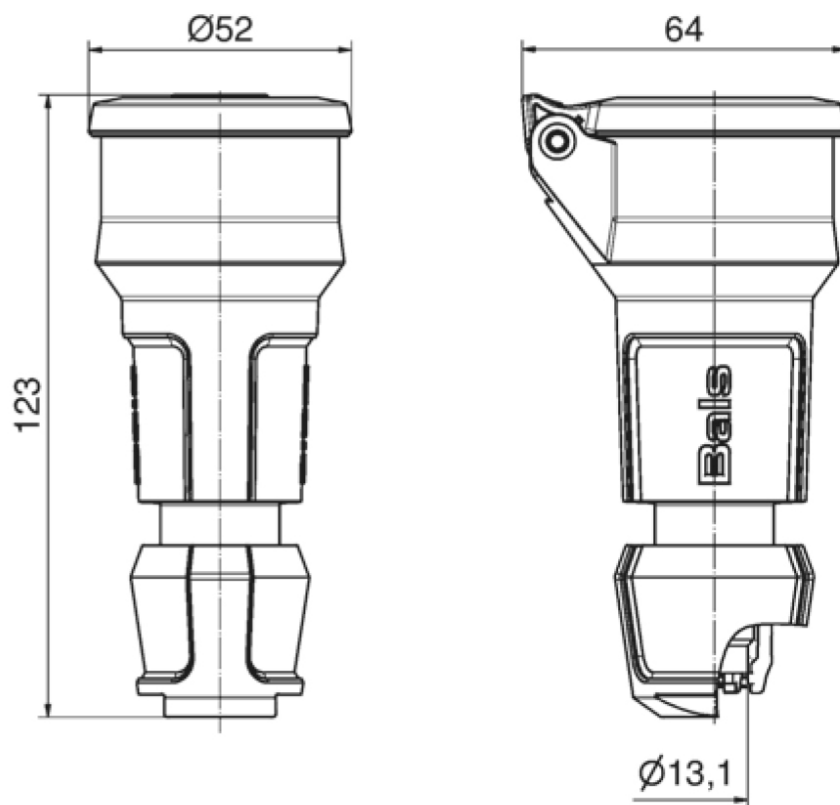

## Domestic connector - with hinged lid and child protection, System E Belgian/French standard

Product description	
BALS-Prd.-Nr	749009
EAN	4024941854054
Product category	Domestic connector
Current	16A
Number of poles	3p
Poles	2P+PE
Voltage	250V
Frequency	alternating current (AC)

Product description	
Protection degree	IP54
Colour code	blue RAL 5015
Colour of appliance	Collar black RAL 9005, Hinged lid black RAL 9005, Cable gland black RAL 9005, Housing cover blue RAL 5015
Connection design	head-screw terminal
Maximum conductor size	4,0 qmm
Cable entry	Cable gland
Height	123mm
Width	52mm
Depth	64mm
Material of enclosure	Polyamide
Contact	The contact carrier is made of polyamide, the contacts are brass nickel plated

Additional technical properties	
	With increased contact protection (shutter)
	Multi-Grip cable gland with gasket and integrated strain relief
	With self-closing hinged lid

Logistics data	
Weight/pcs	0.098 kg / Piece
Packaging	Bag

Logistics data	
Content amount	1 ST
EAN	4024941854054
Length	64 mm
Width	52 mm
Height	123 mm
Weight	0.099 kg
Volume	409.344 ccm
Packaging	Carton
Content amount	20 ST
EAN	4024941324762
Length	245 mm
Width	177 mm
Height	185 mm
Weight	2.093 kg
Volume	7,140 ccm