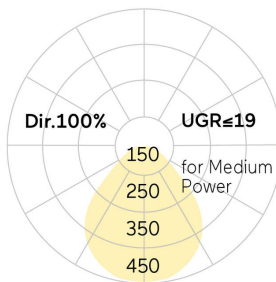

## Basic-A5

Surface mounted luminaire - Direct light distribution

Article code: BA5ABE-840M-D600

Illustrations may only be similar and serve as an orientation.

Basic-A5. LED. Surface mounted luminaire for wall or ceiling mounting with minimalist edge. Luminaire body made of high-quality aluminum profile. Surface finish Jet Black. Direct only light distribution. Colour temperature: 4000K (Cool White). Colour Rendering Index (CRI): >80. Microprismatic screen for uniform illumination and reduced luminance in office areas. UGR<=19. Switchable. DxH (round). D=600mm. H=38mm. Medium-power current.

3390lm. 25W. 8,8kg. Binning initial <= MacAdam 3. IP40. Protection class I. CE, UKCA marking. Prüfzeichen: ENEC. IK02. 220-240V. 50-60 Hz. RG0 (EN62471). Luminous flux reduction up to 0,3%/1.000 operating hours. Nominal failure rate: 0,2%/1.000 operating hours. L85B10 (tq 25°C) = 50.000h. 5 years warranty. Manufacturer: Lightnet GmbH, ISO 9001:2015 and 50001:2018 certified.

## Basic-A5

Surface mounted luminaire - Direct light distribution

Article code: BA5ABE-840M-D600

Customer / Project: \_\_\_\_\_

Note: \_\_\_\_\_

Productname	Basic-A5
Lamp	LED
Installation Type	Surface mounted luminaire
Surface finish	Jet Black
Light characteristics	Direct light distribution
Colour temperature	4000K
Colour Rendering Index (CRI)	CRI>80
Optical system	Microprismatic screen
Control	Switchable
Length L/Diameter D (mm)	D=600mm
Height H (mm)	H=38mm
Current/Power	Medium-Power
Luminous Flux	3390lm
Power consumption	25W
Degree of protection	IP40
Certification	Prüfzeichen: ENEC
LED lifetime	L85B10 (tq 25°C) = 50.000h
UGR	UGR<=19
Photometric code	8 40 / 3 3 9
Photobiological class	RG0 (EN62471)
Indoor/Outdoor	Indoor: ta [ambient] max. 25°C
Weight (kg)	8,8kg