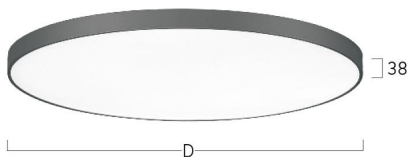

## Basic-A5

Surface mounted luminaire - Direct light distribution

Article code: BA5ABE-840M-D600

Illustrations may only be similar and serve as an orientation.

Basic-A5. LED. Surface mounted luminaire for wall or ceiling mounting with minimalist edge. Luminaire body made of high-quality aluminum profile. Surface finish Jet Black. Direct only light distribution. Colour temperature: 4000K (Cool White). Colour Rendering Index (CRI): >80. Microprismatic screen for uniform illumination and reduced luminance in office areas. UGR<=19. Switchable. DxH (round). D=600mm. H=38mm. Medium-power current.

## Basic-A5

Surface mounted luminaire - Direct light distribution

Article code: BA5ABE-840M-D600

Customer / Project: \_\_\_\_\_

Note: \_\_\_\_\_

Productname	Basic-A5
Lamp	LED
Installation Type	Surface mounted luminaire
Surface finish	Jet Black
Light characteristics	Direct light distribution
Colour temperature	4000K
Colour Rendering Index (CRI)	CRI>80
Optical system	Microprismatic screen
Control	Switchable
Length L/Diameter D (mm)	D=600mm
Height H (mm)	H=38mm
Current/Power	Medium-Power
Luminous Flux	3390lm
Power consumption	25W
Degree of protection	IP40
Certification	Prüfzeichen: ENEC
LED lifetime	L85B10 (tq 25°C) = 50.000h
UGR	UGR<=19
Photometric code	8 40 / 3 3 9
Photobiological class	RG0 (EN62471)
Indoor/Outdoor	Indoor: ta [ambient] max. 25°C
Weight (kg)	8,8kg